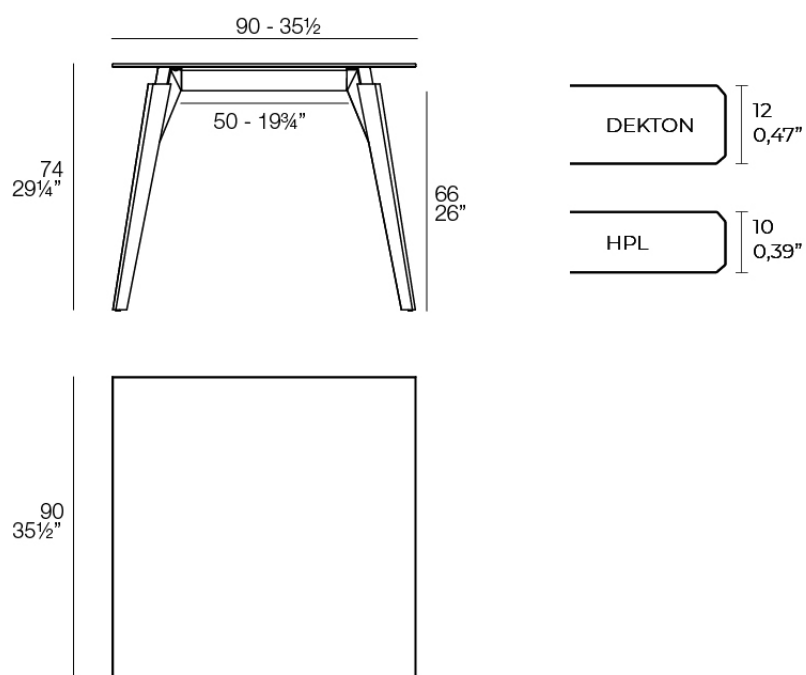

Faz wood lounge table 90x90x74

by Ramón Esteve

Faz is a modular collection of outdoor furniture and planters designed by Ramón Esteve for Vondom. He is the architect of harmony, serenity, timelessness and universality, and he has created mineral and emphatic shapes that make Faz a design that contextualizes with homes and installations. An ambience, encircling as a result of the blissful combination of the material and lighting, so that the sole sensation would be its fusion.

Info

Description

Weight: 25.29 Kg

FAZ WOOD Mesa Salón 90 x 90
FAZ WOOD Lounge Table 35 ½" x 35 ½"

Finishes

finishes

HPL

Ref. 54305

white wood 1

white wood 2

black

HPL black edge

Solid Core

Ref. 54305B

white wood 1

HPL solid core