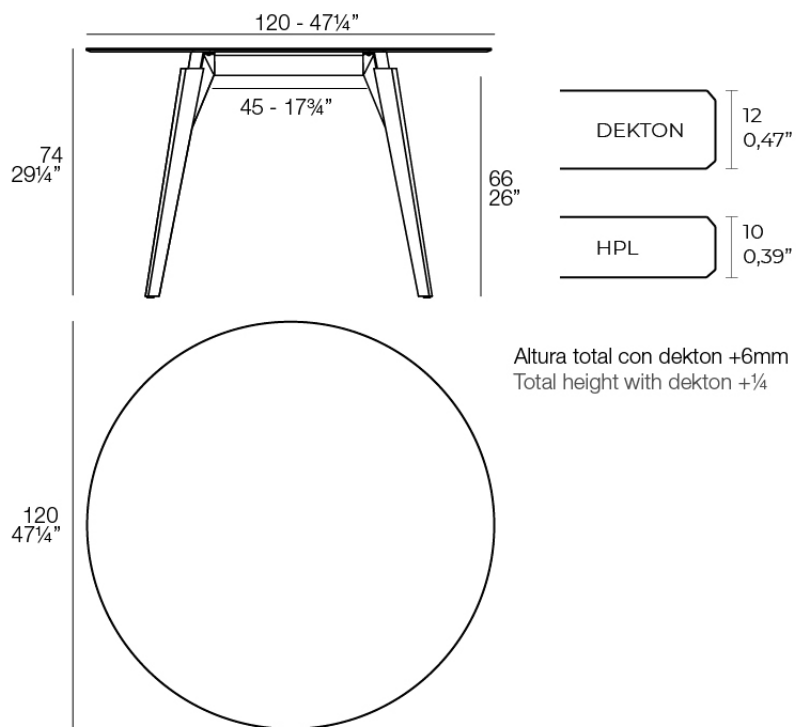

## Faz wood high table ø120x74

by Ramón Esteve

Faz is a modular collection of outdoor furniture and planters designed by Ramón Esteve for Vondom. He is the architect of harmony, serenity, timelessness and universality, and he has created mineral and emphatic shapes that make Faz a design that contextualizes with homes and installations. An ambience, encircling as a result of the blissful combination of the material and lighting, so that the sole sensation would be its fusion.

### Description

Weight: 31.66 Kg

FAZ WOOD Mesa Salón 120 x 120  
FAZ WOOD Lounge Table 47 1/4" x 47 1/4"