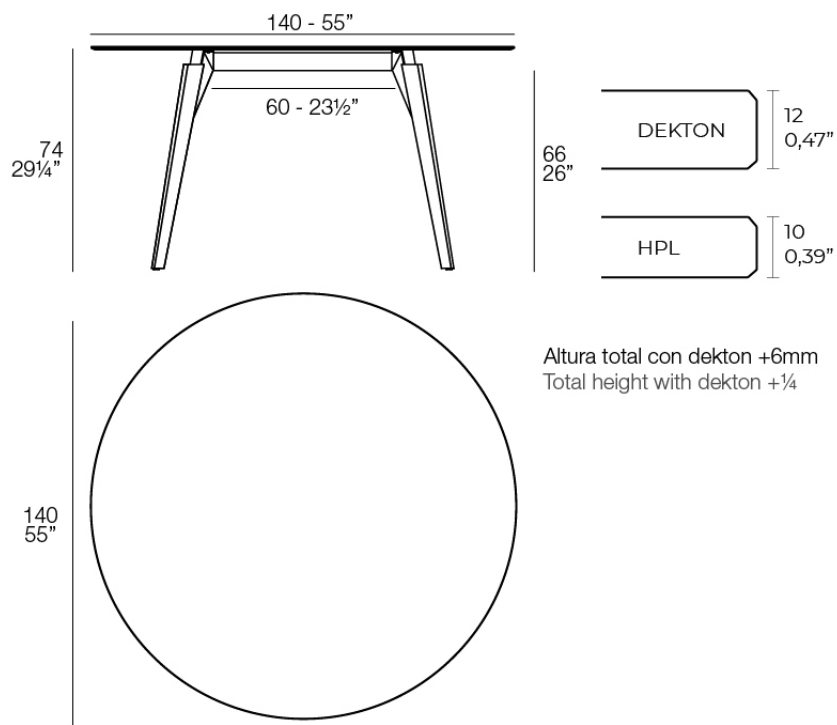

Faz wood high table ø140x74

by Ramón Esteve

Faz is a modular collection of outdoor furniture and planters designed by Ramón Esteve for Vondom. He is the architect of harmony, serenity, timelessness and universality, and he has created mineral and emphatic shapes that make Faz a design that contextualizes with homes and installations. An ambience, encircling as a result of the blissful combination of the material and lighting, so that the sole sensation would be its fusion.

Info

Description

Weight: 36.14 Kg

FAZ WOOD Mesa Salón 140 x 140
FAZ WOOD Lounge Table 55" x 55"

Finishes

finishes

HPL

Ref. 54324

white wood 1

white wood 2

black

HPL black edge

Solid Core

Ref. 54324B

white wood 1

HPL solid core