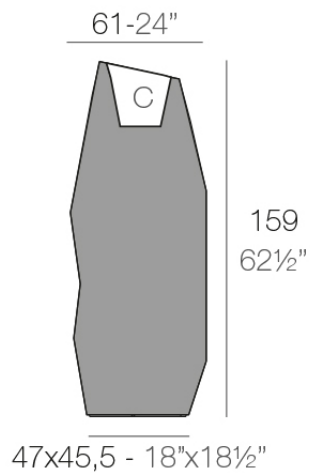

Info

Description

Pot made of polyethylene resin by rotational moulding. 100% Recyclable. Item suitable for indoor and outdoor use. Available in different finishes.

Weight: 22 Kg

FAZ Macetero alto XL C = 29 L
FAZ High planter XL C = 7½ gal