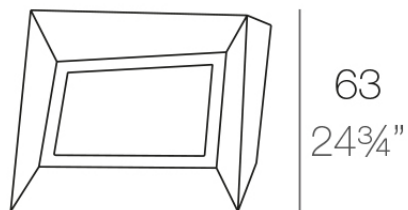

## Faz xl planter 82x63x60

by Ramón Esteve

Faz is a modular collection of outdoor furniture and planters designed by Ramón Esteve for Vondom. He is the architect of harmony, serenity, timelessness and universality, and he has created mineral and emphatic shapes that make Faz a design that contextualizes with homes and installations. An ambience, encircling as a result of the blissful combination of the material and lighting, so that the sole sensation would be its fusion.

### Description

Pot made of polyethylene resin by rotational moulding. 100% Recyclable. Item suitable for indoor and outdoor use. Available in different finishes.

Weight: 12 Kg

FAZ Macetero bajo XL    C = 27 L  
FAZ Down planter XL    C = 7 gal