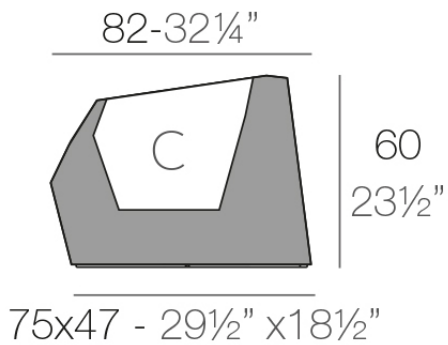

### Description

Pot made of polyethylene resin by rotational moulding. 100% Recyclable. Item suitable for indoor and outdoor use. Available in different finishes.

Weight: 12 Kg

FAZ Macetero bajo XL    C = 27 L  
FAZ Down planter XL    C = 7 gal