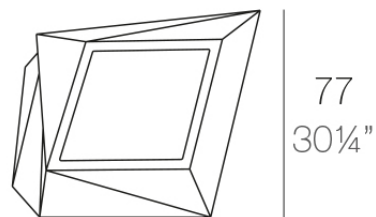

Faz xl planter 92x77x101

by Ramón Esteve

Faz is a modular collection of outdoor furniture and planters designed by Ramón Esteve for Vondom. He is the architect of harmony, serenity, timelessness and universality, and he has created mineral and emphatic shapes that make Faz a design that contextualizes with homes and installations. An ambience, encircling as a result of the blissful combination of the material and lighting, so that the sole sensation would be its fusion.

Info

Description

Pot made of polyethylene resin by rotational moulding. 100% Recyclable. Item suitable for indoor and outdoor use. Available in different finishes.

Weight: 24 Kg

FAZ Macetero medio XL C = 50 L
FAZ Medium planter XL C = 13 gal