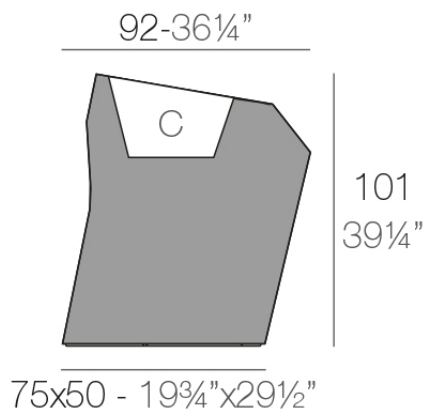

Faz xl planter 92x77x101

by Ramón Esteve

Faz is a modular collection of outdoor furniture and planters designed by Ramón Esteve for Vondom. He is the architect of harmony, serenity, timelessness and universality, and he has created mineral and emphatic shapes that make Faz a design that contextualizes with homes and installations. An ambience, encircling as a result of the blissful combination of the material and lighting, so that the sole sensation would be its fusion.

Info

Description

Pot made of polyethylene resin by rotational moulding. 100% Recyclable. Item suitable for indoor and outdoor use. Available in different finishes.

Weight: 24 Kg

FAZ Macetero medio XL C = 50 L
FAZ Medium planter XL C = 13 gal