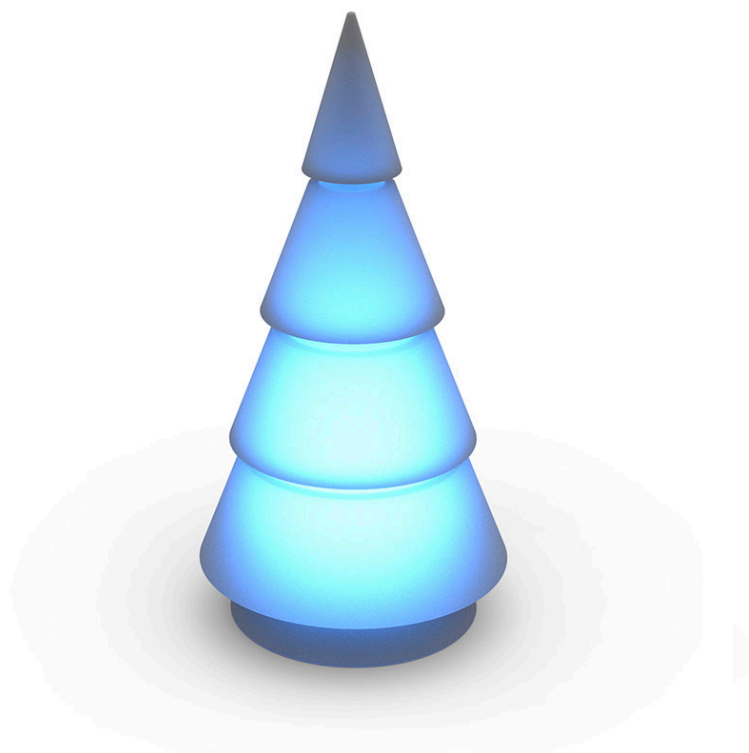

Forest 1,5m

by Ramón Esteve

Ramón Esteve has designed for Vondom the Forest Collection, a backlit piece shaped after a geometric abstraction of a Christmas tree.

Info

Description

Made of polyethylene resin by rotational moulding. 100% Recyclable. Item suitable for indoor and outdoor use. Available in different finishes.

Weight: 13.64 Kg

74,5 - 29 1/4"

FOREST Árbol 150 cm - 59"
FOREST Tree 150 cm - 59"

Finishes

finishes

LACQUERED

Ref. 54249F

orange