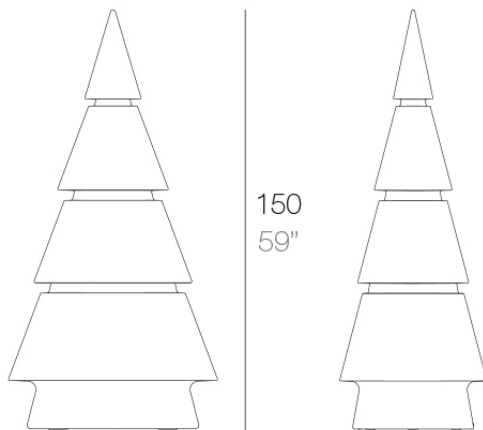

Forest 1,5m

by Ramón Esteve

Ramón Esteve has designed for Vondom the Forest Collection, a backlit piece shaped after a geometric abstraction of a Christmas tree.

Info

Description

Made of polyethylene resin by rotational moulding. 100% Recyclable. Item suitable for indoor and outdoor use. Available in different finishes.

Weight: 13.64 Kg

74,5 - 29 1/4"

FOREST Árbol 150 cm - 59"
FOREST Tree 150 cm - 59"

Finishes

finishes

LACQUERED

Ref. 54249F

orange