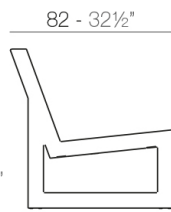

Info

Description

Made of polyethylene resin by rotational moulding. 100% Recyclable. Item suitable for indoor and outdoor use. Available in different finishes.

Modules

FRAME Sofá Módulo Derecho
FRAME Sectional Sofa Right

FRAME Sofá Módulo Izquierdo
FRAME Sectional Sofa Left

FRAME Sofá Módulo Central
FRAME Sectional Sofa Armless

FRAME Sofá Módulo Esquina 90°
FRAME Sectional Sofa Corner 90°

Combinations

- 2 x 54120** Sofá Módulo Central - Sectional Sofa Armless
- 1 x 54119** Sofá Módulo Izquierdo - Sectional Sofa Left
- 1 x 54118** Sofá Módulo Derecho - Sectional Sofa Right