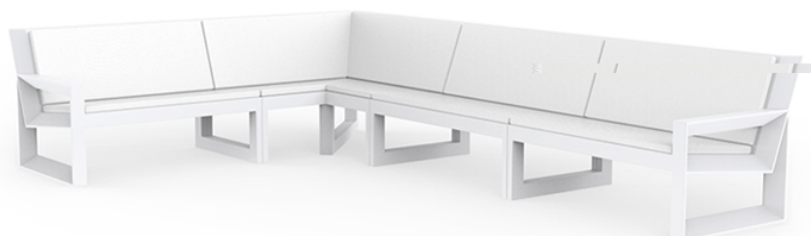

Frame modular sofa

by Ramón Esteve

Frame, outdoor collection by Ramon Esteve, comes from generating serene and timeless shapes using the framework as elementary geometry. The endless possibilities offered by the material using advanced technology, was the motivation to explore the limits.

Info

Description

Made of polyethylene resin by rotational moulding. 100% Recyclable. Item suitable for indoor and outdoor use. Available in different finishes.

Modules

FRAME Sofá Módulo Derecho
FRAME Sectional Sofa Right