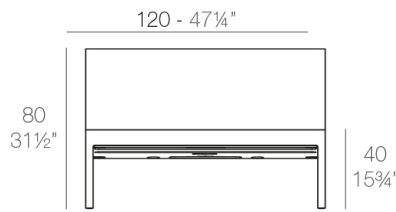

Info

Description

Made of polyethylene resin by rotational moulding. 100% Recyclable. Item suitable for indoor and outdoor use. Available in different finishes.

Modules

FRAME Sofá Módulo Derecho
FRAME Sectional Sofa Right

FRAME Sofá Módulo Izquierdo
FRAME Sectional Sofa Left

FRAME Sofá Módulo Central
FRAME Sectional Sofa Armless

FRAME Sofá Módulo Esquina 90°
FRAME Sectional Sofa Corner 90°

Combinations

- 2 x 54120** Sofá Módulo Central - Sectional Sofa Armless
- 1 x 54119** Sofá Módulo Izquierdo - Sectional Sofa Left
- 1 x 54118** Sofá Módulo Derecho - Sectional Sofa Right