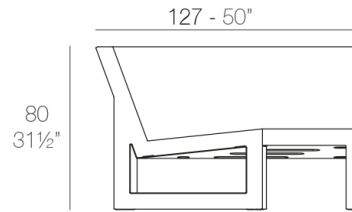

FRAME Sofá Módulo Esquina 90°
FRAME Sectional Sofa Corner 90°