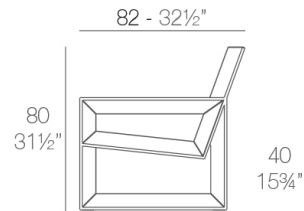

Info

Description

Made of polyethylene resin by rotational moulding. 100% Recyclable. Item suitable for indoor and outdoor use. Available in different finishes.

Modules

FRAME Sofá Módulo Derecho
FRAME Sectional Sofa Right

FRAME Sofá Módulo Izquierdo
FRAME Sectional Sofa Left

FRAME Sofá Módulo Central
FRAME Sectional Sofa Armless

FRAME Sofá Módulo Esquina 90°
FRAME Sectional Sofa Corner 90°

Combinations

- 2 x 54120** Sofá Módulo Central - Sectional Sofa Armless
- 1 x 54119** Sofá Módulo Izquierdo - Sectional Sofa Left
- 1 x 54118** Sofá Módulo Derecho - Sectional Sofa Right