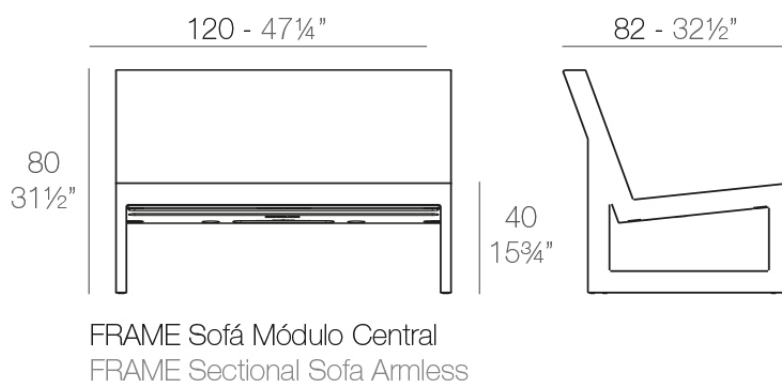

Info

Description

Made of polyethylene resin by rotational moulding. 100% Recyclable. Item suitable for indoor and outdoor use. Available in different finishes.

Weight: 23.38 Kg

Combinations

- 2 x 54120** Sofá Módulo Central - Sectional Sofa Armless
- 1 x 54119** Sofá Módulo Izquierdo - Sectional Sofa Left
- 1 x 54118** Sofá Módulo Derecho - Sectional Sofa Right