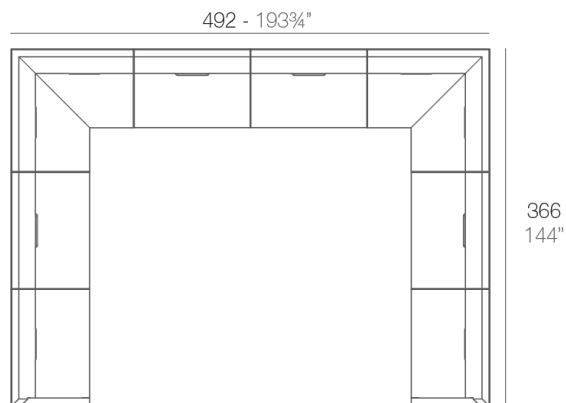

Info

Description

Made of polyethylene resin by rotational moulding. 100% Recyclable. Item suitable for indoor and outdoor use. Available in different finishes.

Weight: 23.38 Kg

Combinations

- 2 x 54120** Sofá Módulo Central - Sectional Sofa Armless
- 1 x 54119** Sofá Módulo Izquierdo - Sectional Sofa Left
- 1 x 54118** Sofá Módulo Derecho - Sectional Sofa Right

- 4 x 54120** Sofá Módulo Central - Sectional Sofa Armless
- 2 x 54121** Sofá Módulo Esquina - Sectional Sofa Corner
- 1 x 54119** Sofá Módulo Izquierdo - Sectional Sofa Left
- 1 x 54118** Sofá Módulo Derecho - Sectional Sofa Right