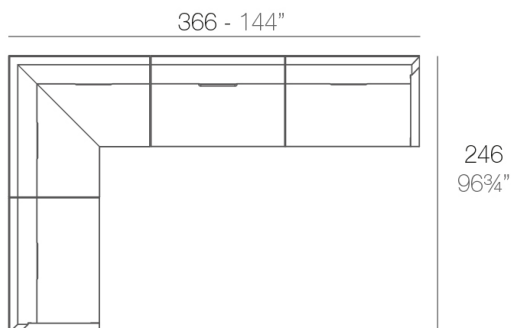

Info

Description

Made of polyethylene resin by rotational moulding. 100% Recyclable. Item suitable for indoor and outdoor use. Available in different finishes.

Weight: 23.38 Kg

Combinations

- 2 x 54120** Sofá Módulo Central - Sectional Sofa Armless
- 1 x 54119** Sofá Módulo Izquierdo - Sectional Sofa Left
- 1 x 54118** Sofá Módulo Derecho - Sectional Sofa Right

- 4 x 54120** Sofá Módulo Central - Sectional Sofa Armless
- 2 x 54121** Sofá Módulo Esquina - Sectional Sofa Corner
- 1 x 54119** Sofá Módulo Izquierdo - Sectional Sofa Left
- 1 x 54118** Sofá Módulo Derecho - Sectional Sofa Right