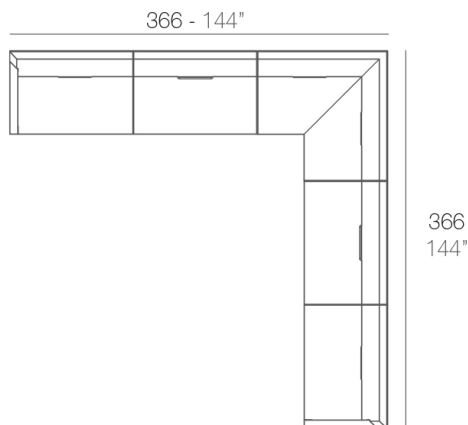

- **2 x 54120** Sofá Módulo Central - Sectional Sofa Armless
- **1 x 54121** Sofá Módulo Esquina - Sectional Sofa Corner
- **1 x 54119** Sofá Módulo Izquierdo - Sectional Sofa Left
- **1 x 54118** Sofá Módulo Derecho - Sectional Sofa Right