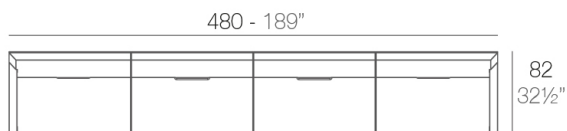

Info

Description

Made of polyethylene resin by rotational moulding. 100% Recyclable. Item suitable for indoor and outdoor use. Available in different finishes.

Weight: 23.38 Kg

Combinations

- 2 x 54120** Sofá Módulo Central - Sectional Sofa Armless
- 1 x 54119** Sofá Módulo Izquierdo - Sectional Sofa Left
- 1 x 54118** Sofá Módulo Derecho - Sectional Sofa Right

- 4 x 54120** Sofá Módulo Central - Sectional Sofa Armless
- 2 x 54121** Sofá Módulo Esquina - Sectional Sofa Corner
- 1 x 54119** Sofá Módulo Izquierdo - Sectional Sofa Left
- 1 x 54118** Sofá Módulo Derecho - Sectional Sofa Right