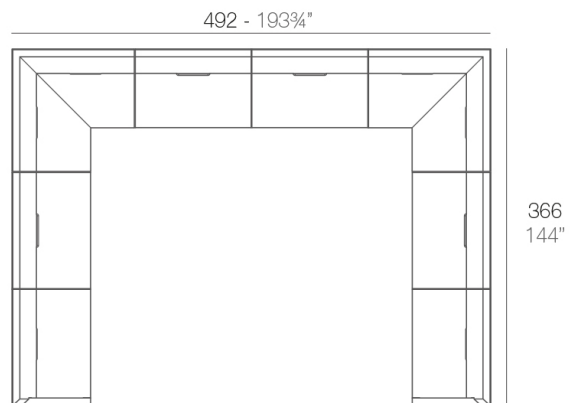

Info

Description

Made of polyethylene resin by rotational moulding. 100% Recyclable. Item suitable for indoor and outdoor use. Available in different finishes.

Weight: 24.33 Kg

Combinations

- 2 x 54120** Sofá Módulo Central - Sectional Sofa Armless
- 1 x 54119** Sofá Módulo Izquierdo - Sectional Sofa Left
- 1 x 54118** Sofá Módulo Derecho - Sectional Sofa Right

- 4 x 54120** Sofá Módulo Central - Sectional Sofa Armless
- 2 x 54121** Sofá Módulo Esquina - Sectional Sofa Corner
- 1 x 54119** Sofá Módulo Izquierdo - Sectional Sofa Left
- 1 x 54118** Sofá Módulo Derecho - Sectional Sofa Right