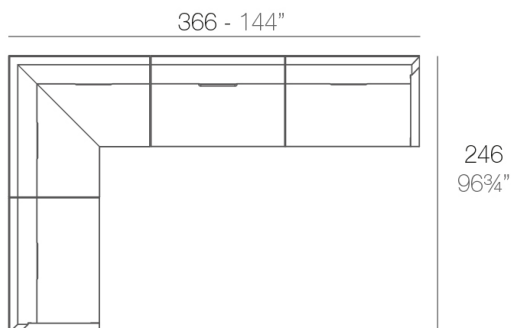

Info

Description

Made of polyethylene resin by rotational moulding. 100% Recyclable. Item suitable for indoor and outdoor use. Available in different finishes.

Weight: 24.33 Kg

Combinations

- 2 x 54120** Sofá Módulo Central - Sectional Sofa Armless
- 1 x 54119** Sofá Módulo Izquierdo - Sectional Sofa Left
- 1 x 54118** Sofá Módulo Derecho - Sectional Sofa Right

- 4 x 54120** Sofá Módulo Central - Sectional Sofa Armless
- 2 x 54121** Sofá Módulo Esquina - Sectional Sofa Corner
- 1 x 54119** Sofá Módulo Izquierdo - Sectional Sofa Left
- 1 x 54118** Sofá Módulo Derecho - Sectional Sofa Right