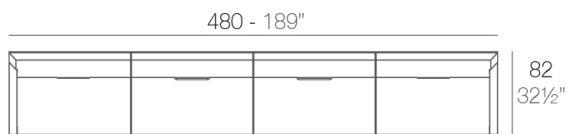

Info

Description

Made of polyethylene resin by rotational moulding. 100% Recyclable. Item suitable for indoor and outdoor use. Available in different finishes.

Weight: 24.33 Kg

Combinations

- 2 x 54120** Sofá Módulo Central - Sectional Sofa Armless
- 1 x 54119** Sofá Módulo Izquierdo - Sectional Sofa Left
- 1 x 54118** Sofá Módulo Derecho - Sectional Sofa Right

- 4 x 54120** Sofá Módulo Central - Sectional Sofa Armless
- 2 x 54121** Sofá Módulo Esquina - Sectional Sofa Corner
- 1 x 54119** Sofá Módulo Izquierdo - Sectional Sofa Left
- 1 x 54118** Sofá Módulo Derecho - Sectional Sofa Right