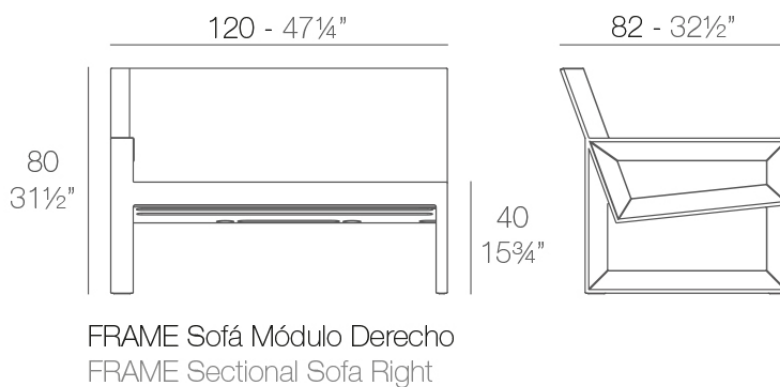

Info

Description

Made of polyethylene resin by rotational moulding. 100% Recyclable. Item suitable for indoor and outdoor use. Available in different finishes.

Weight: 24.33 Kg

Combinations

- 2 x 54120** Sofá Módulo Central - Sectional Sofa Armless
- 1 x 54119** Sofá Módulo Izquierdo - Sectional Sofa Left
- 1 x 54118** Sofá Módulo Derecho - Sectional Sofa Right