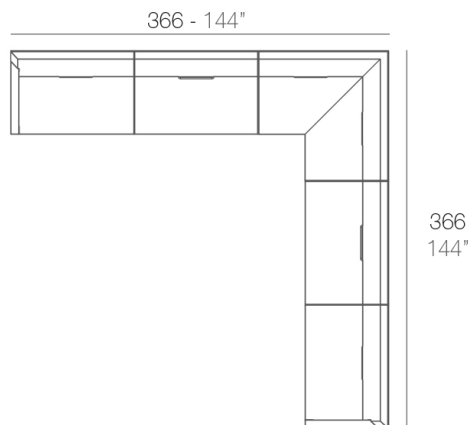

- **2 x 54120** Sofá Módulo Central - Sectional Sofa Armless
- **1 x 54121** Sofá Módulo Esquina - Sectional Sofa Corner
- **1 x 54119** Sofá Módulo Izquierdo - Sectional Sofa Left
- **1 x 54118** Sofá Módulo Derecho - Sectional Sofa Right