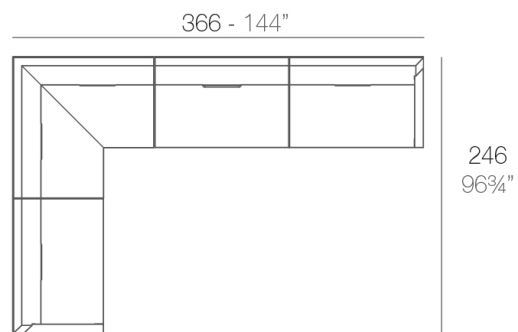

- **1 x 54120** Sofá Módulo Central - Sectional Sofa Armless
- **1 x 54121** Sofá Módulo Esquina - Sectional Sofa Corner
- **1 x 54119** Sofá Módulo Izquierdo - Sectional Sofa Left
- **1 x 54118** Sofá Módulo Derecho - Sectional Sofa Right