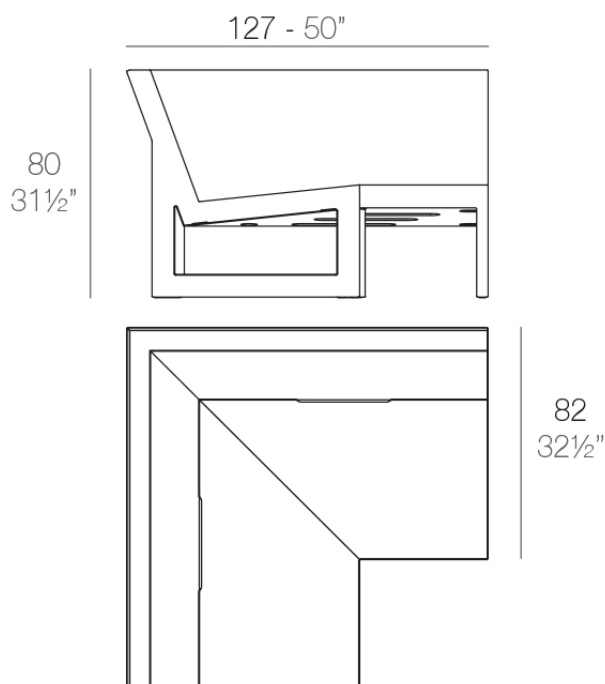

## Frame sofa corner 90°

by Ramón Esteve

Frame, outdoor collection by Ramon Esteve, comes from generating serene and timeless shapes using the framework as elementary geometry. The endless possibilities offered by the material using advanced technology, was the motivation to explore the limits.

### Description

Made of polyethylene resin by rotational moulding. 100% Recyclable. Item suitable for indoor and outdoor use. Available in different finishes.

Weight: 35.41 Kg

FRAME Sofá Módulo Esquina 90°  
FRAME Sectional Sofa Corner 90°