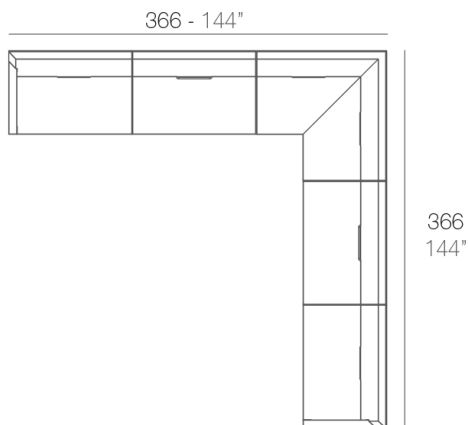

- **2 x 54120** Sofá Módulo Central - Sectional Sofa Armless
- **1 x 54121** Sofá Módulo Esquina - Sectional Sofa Corner
- **1 x 54119** Sofá Módulo Izquierdo - Sectional Sofa Left
- **1 x 54118** Sofá Módulo Derecho - Sectional Sofa Right