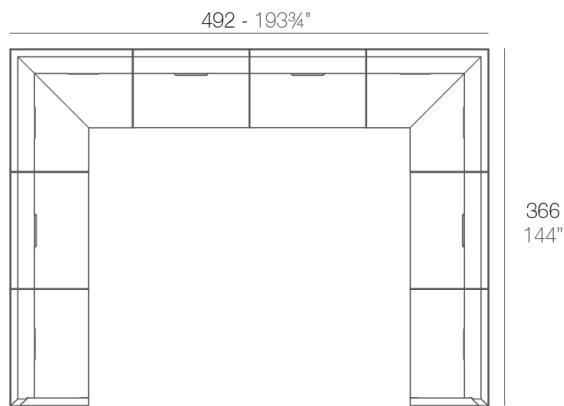

Combinations

- **4 x 54120** Sofá Módulo Central - Sectional Sofa Armless
- **2 x 54121** Sofá Módulo Esquina - Sectional Sofa Corner
- **1 x 54119** Sofá Módulo Izquierdo - Sectional Sofa Left
- **1 x 54118** Sofá Módulo Derecho - Sectional Sofa Right