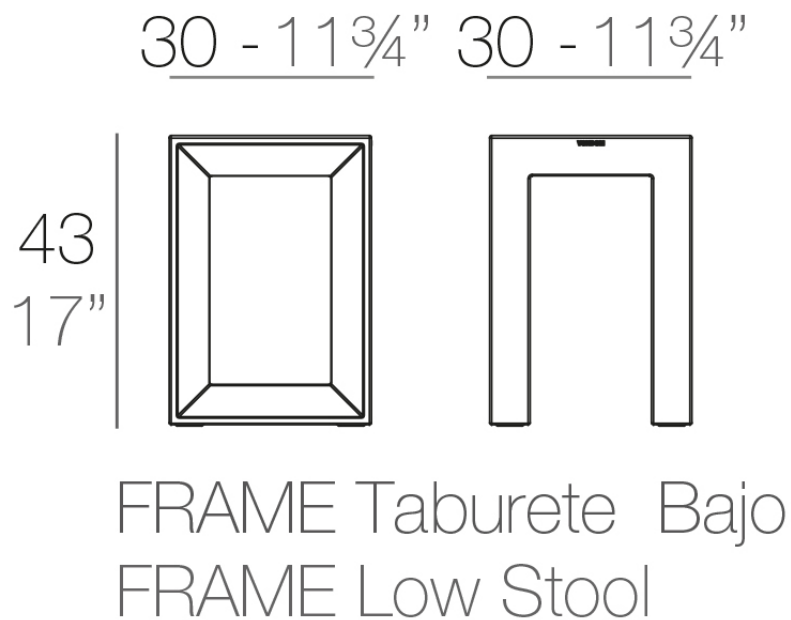

### Description

Made of polyethylene resin by rotational moulding. 100% Recyclable. Item suitable for indoor and outdoor use. Available in different finishes.

Weight: 4.52 Kg