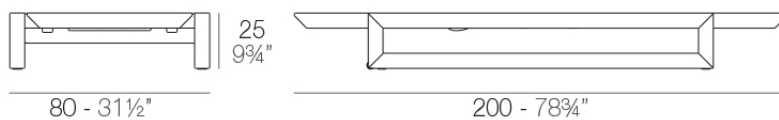

Info

Description

Made of polyethylene resin by rotational moulding. 100% Recyclable. Item suitable for indoor and outdoor use. Available in different finishes.

Weight: 28.22 Kg

FRAME Tumbona
FRAME Sun Chaise