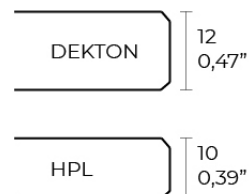

Info

Description

Extruded aluminum with cast lacquered aluminum base. HPL Table top ó Dekton Table top. Item suitable for indoor and outdoor use. HPL Table top.

Weight: 16.78 Kg

FRAME Mesa 80x80cm

FRAME Dinning Table 31 1/2" x 31 1/2"