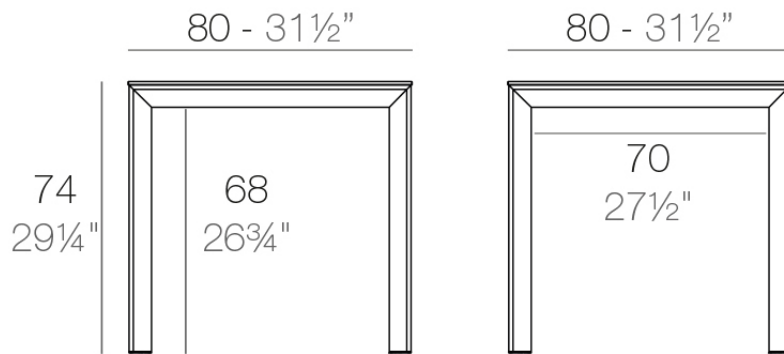

Frame aluminium table 80x80x74

by Ramón Esteve

Frame, outdoor collection by Ramon Esteve, comes from generating serene and timeless shapes using the framework as elementary geometry. The endless possibilities offered by the material using advanced technology, was the motivation to explore the limits.

Info

Description

Extruded aluminum with cast lacquered aluminum base. HPL Table top ó Dekton Table top. Item suitable for indoor and outdoor use. HPL Table top.

Weight: 16.78 Kg

FRAME Mesa 80x80cm

FRAME Dinning Table 31 1/2" x 31 1/2"