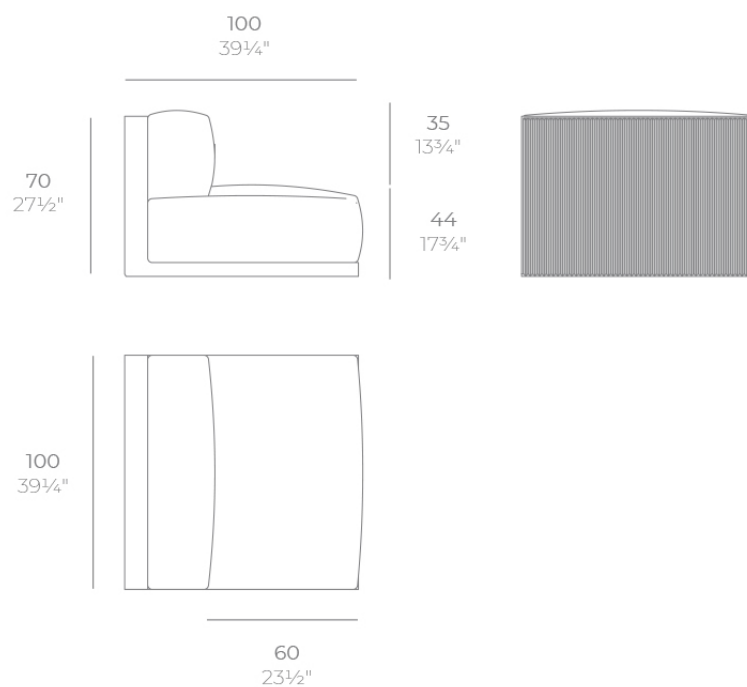

Info

Description

Made of polyethylene resin by rotational moulding. 100% Recyclable. Item suitable for indoor and outdoor use. Available in different finishes.

Weight: 33.6 Kg

GATSBY Sofá Módulo Central
GATSBY Sectional Sofa Armless
ref. 54404