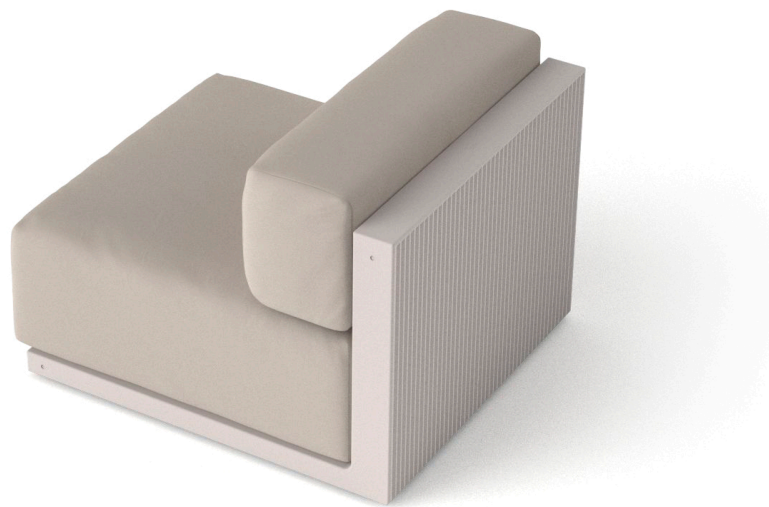

Gatsby armless section

by Ramón Esteve

The Gatsby collection, designed by Ramón Esteve for Vondom, recalls the Art Déco lighting. Those crazy twenties. “Something new, extraordinary, beautiful, simple but sophisticatedly designed” said Francis Scott Fitzgerald about his aims for the novel he was about to write. The Great Gatsby was born in an age of prosperity, parties and excess. They called it “the American Dream”.

Info

Description

Made of polyethylene resin by rotational moulding. 100% Recyclable. Item suitable for indoor and outdoor use. Available in different finishes.

Weight: 33.6 Kg

GATSBY Sofá Módulo Central
GATSBY Sectional Sofa Armless
ref. 54404