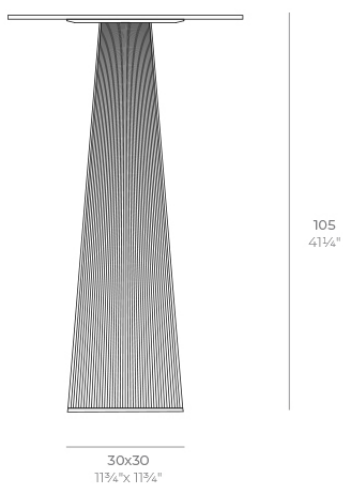

## Gatsby base 30x30x105cm s30

by Ramón Esteve

The Gatsby collection, designed by Ramón Esteve for Vondom, recalls the Art Déco lighting. Those crazy twenties. “Something new, extraordinary, beautiful, simple but sophisticatedly designed” said Francis Scott Fitzgerald about his aims for the novel he was about to write. The Great Gatsby was born in an age of prosperity, parties and excess. They called it “the American Dream”.

### Description

Weight: 8.4 Kg

GATSBY Mesa Base Cuadrada 30x30x105cm S30  
GATSBY Square Base Table 30x30x105cm S30  
ref. 54462

TABLE TOP - SOBRE

■ 50 x 50 cm  
19 1/4" x 19 1/4"

■ 59 x 59 cm  
23 1/4" x 23 1/4"