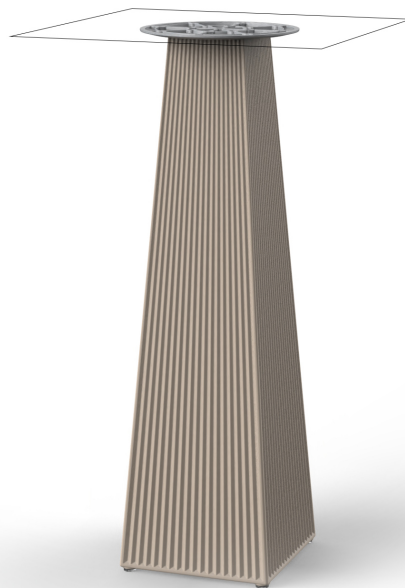

## Gatsby base 30x30x105cm s30

by Ramón Esteve

The Gatsby collection, designed by Ramón Esteve for Vondom, recalls the Art Déco lighting. Those crazy twenties. “Something new, extraordinary, beautiful, simple but sophisticatedly designed” said Francis Scott Fitzgerald about his aims for the novel he was about to write. The Great Gatsby was born in an age of prosperity, parties and excess. They called it “the American Dream”.

### Description

Weight: 8.4 Kg

GATSBY Mesa Base Cuadrada 30x30x105cm S30  
GATSBY Square Base Table 30x30x105cm S30  
ref. 54462

TABLE TOP - SOBRE

■ 50 x 50 cm  
19 1/4" x 19 1/4"

■ 59 x 59 cm  
23 1/4" x 23 1/4"