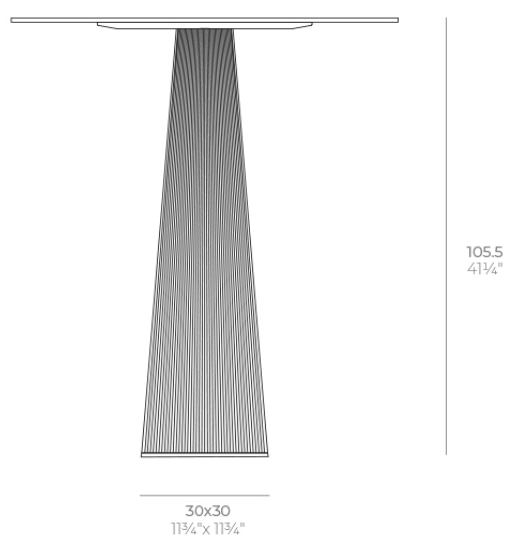

Gatsby base 30x30x105cm s50

by Ramón Esteve

The Gatsby collection, designed by Ramón Esteve for Vondom, recalls the Art Déco lighting. Those crazy twenties. “Something new, extraordinary, beautiful, simple but sophisticatedly designed” said Francis Scott Fitzgerald about his aims for the novel he was about to write. The Great Gatsby was born in an age of prosperity, parties and excess. They called it “the American Dream”.

Info

Description

Weight: 8.4 Kg

GATSBY Mesa Base Cuadrada 30x30x105.5cm S50
GATSBY Square Base Table 30x30x105.5cm S50
ref. 54463

TABLE TOP - SOBRE

■ 69 x 69 cm
27 1/4" x 27 1/4"

Finishes

finishes