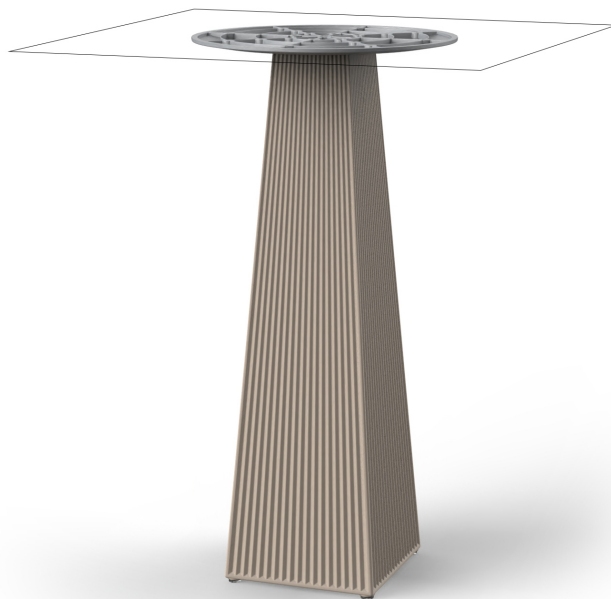

Gatsby base 30x30x105cm s50

by Ramón Esteve

The Gatsby collection, designed by Ramón Esteve for Vondom, recalls the Art Déco lighting. Those crazy twenties. “Something new, extraordinary, beautiful, simple but sophisticatedly designed” said Francis Scott Fitzgerald about his aims for the novel he was about to write. The Great Gatsby was born in an age of prosperity, parties and excess. They called it “the American Dream”.

Info

Description

Weight: 8.4 Kg

GATSBY Mesa Base Cuadrada 30x30x105.5cm S50
GATSBY Square Base Table 30x30x105.5cm S50
ref. 54463

TABLE TOP - SOBRE

■ 69 x 69 cm
27 1/4" x 27 1/4"

Finishes

finishes

beige

Matt Polyethylene