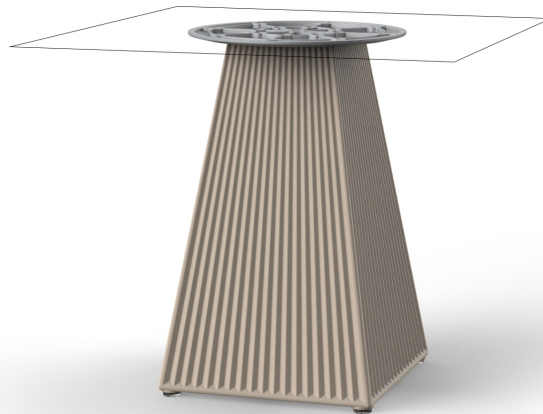

Gatsby base 30x30x50cm s30

by Ramón Esteve

The Gatsby collection, designed by Ramón Esteve for Vondom, recalls the Art Déco lighting. Those crazy twenties. “Something new, extraordinary, beautiful, simple but sophisticatedly designed” said Francis Scott Fitzgerald about his aims for the novel he was about to write. The Great Gatsby was born in an age of prosperity, parties and excess. They called it “the American Dream”.

Info

Description

Weight: 4.4 Kg

GATSBY Mesa Base Cuadrada 30x30x50cm S30
GATSBY Square Base Table 30x30x50cm S30
ref. 54450

TABLE TOP - SOBRE

- 50 x 50 cm
19 1/4" x 19 1/4"
- 59 x 59 cm
23 1/4" x 23 1/4"

Finishes

ecru

beige

Matt Polyethylene