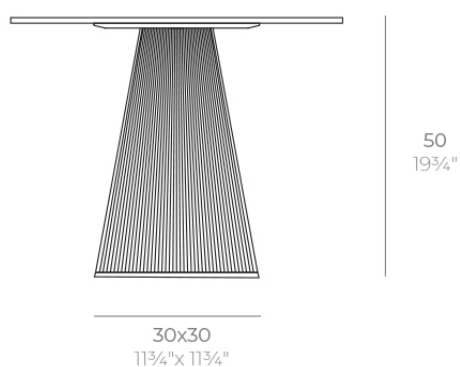

Gatsby base 30x30x50cm s30

by Ramón Esteve

The Gatsby collection, designed by Ramón Esteve for Vondom, recalls the Art Déco lighting. Those crazy twenties. “Something new, extraordinary, beautiful, simple but sophisticatedly designed” said Francis Scott Fitzgerald about his aims for the novel he was about to write. The Great Gatsby was born in an age of prosperity, parties and excess. They called it “the American Dream”.

Info

Description

Weight: 4.4 Kg

GATSBY Mesa Base Cuadrada 30x30x50cm S30
GATSBY Square Base Table 30x30x50cm S30
ref. 54450

TABLE TOP - SOBRE

- 50 x 50 cm
19 1/4" x 19 1/4"
- 59 x 59 cm
23 1/4" x 23 1/4"

Finishes