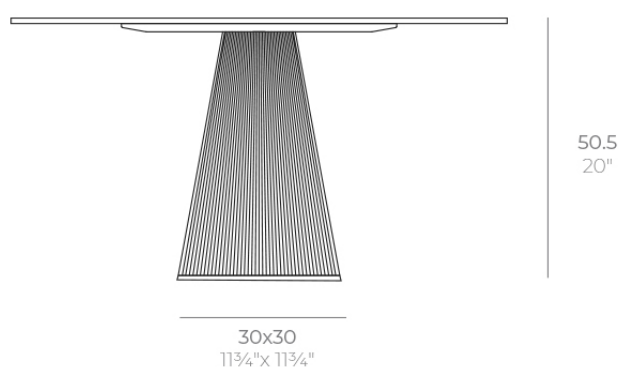

Gatsby base 30x30x50cm s50

by Ramón Esteve

The Gatsby collection, designed by Ramón Esteve for Vondom, recalls the Art Déco lighting. Those crazy twenties. “Something new, extraordinary, beautiful, simple but sophisticatedly designed” said Francis Scott Fitzgerald about his aims for the novel he was about to write. The Great Gatsby was born in an age of prosperity, parties and excess. They called it “the American Dream”.

Info

Description

Weight: 4.4 Kg

GATSBY Mesa Base Cuadrada 30x30x50.5cm S50
GATSBY Square Base Table 30x30x50.5cm S50
ref. 54451

TABLE TOP - SOBRE

■ 69 x 69 cm
27¹/₄" x 27¹/₄"

■ 79 x 79 cm
31" x 31"

Finishes