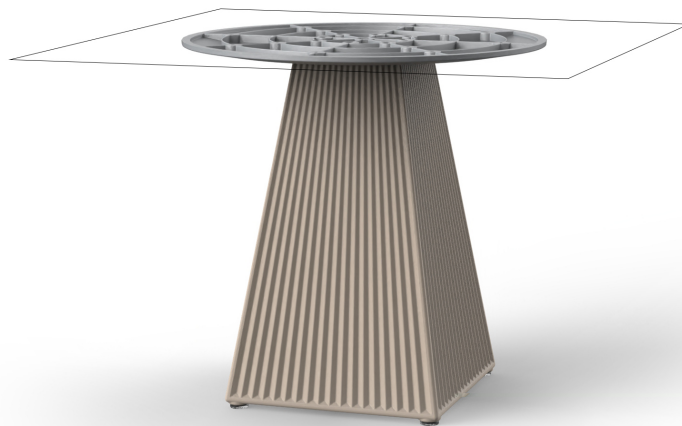

Gatsby base 30x30x50cm s50

by Ramón Esteve

The Gatsby collection, designed by Ramón Esteve for Vondom, recalls the Art Déco lighting. Those crazy twenties. “Something new, extraordinary, beautiful, simple but sophisticatedly designed” said Francis Scott Fitzgerald about his aims for the novel he was about to write. The Great Gatsby was born in an age of prosperity, parties and excess. They called it “the American Dream”.

Info

Description

Weight: 4.4 Kg

GATSBY Mesa Base Cuadrada 30x30x50.5cm S50
GATSBY Square Base Table 30x30x50.5cm S50
ref. 54451

TABLE TOP - SOBRE

■ 69 x 69 cm
27¹/₄" x 27¹/₄"

■ 79 x 79 cm
31" x 31"

Finishes

ecru

beige

Matt Polyethylene