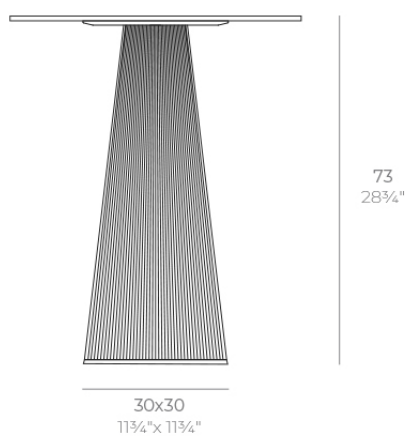

Gatsby base 30x30x73cm s30

by Ramón Esteve

The Gatsby collection, designed by Ramón Esteve for Vondom, recalls the Art Déco lighting. Those crazy twenties. “Something new, extraordinary, beautiful, simple but sophisticatedly designed” said Francis Scott Fitzgerald about his aims for the novel he was about to write. The Great Gatsby was born in an age of prosperity, parties and excess. They called it “the American Dream”.

Info

Description

Weight: 6 Kg

GATSBY Mesa Base Cuadrada 30x30x73cm S30
GATSBY Square Base Table 30x30x73cm S30
ref. 54456

TABLE TOP - SOBRE

- 50 x 50 cm
19 1/4" x 19 1/4"
- 59 x 59 cm
23 1/4" x 23 1/4"

Finishes