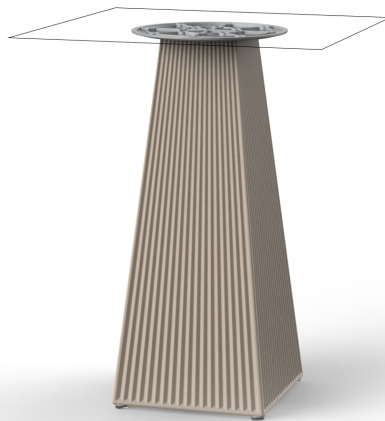

Gatsby base 30x30x73cm s30

by Ramón Esteve

The Gatsby collection, designed by Ramón Esteve for Vondom, recalls the Art Déco lighting. Those crazy twenties. “Something new, extraordinary, beautiful, simple but sophisticatedly designed” said Francis Scott Fitzgerald about his aims for the novel he was about to write. The Great Gatsby was born in an age of prosperity, parties and excess. They called it “the American Dream”.

Info

Description

Weight: 6 Kg

GATSBY Mesa Base Cuadrada 30x30x73cm S30
GATSBY Square Base Table 30x30x73cm S30
ref. 54456

TABLE TOP - SOBRE

- 50 x 50 cm
19 1/4" x 19 1/4"
- 59 x 59 cm
23 1/4" x 23 1/4"

Finishes

ecru

beige

Matt Polyethylene