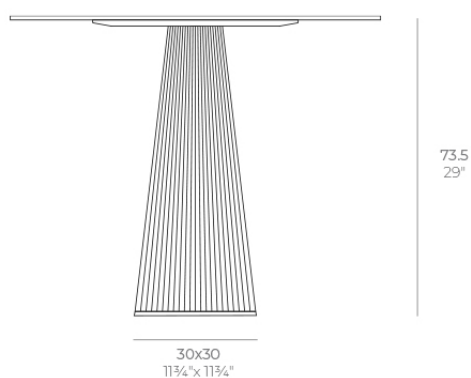

Gatsby base 30x30x73cm s50

by Ramón Esteve

The Gatsby collection, designed by Ramón Esteve for Vondom, recalls the Art Déco lighting. Those crazy twenties. “Something new, extraordinary, beautiful, simple but sophisticatedly designed” said Francis Scott Fitzgerald about his aims for the novel he was about to write. The Great Gatsby was born in an age of prosperity, parties and excess. They called it “the American Dream”.

Info

Description

Weight: 6 Kg

GATSBY Mesa Base Cuadrada 30x30x73.5cm S50
GATSBY Square Base Table 30x30x73.5cm S50
ref. 54457

TABLE TOP - SOBRE

- 69 x 69 cm
27 1/4" x 27 1/4"
- 79 x 79 cm
31" x 31"
- 89 x 89 cm
35" x 35"