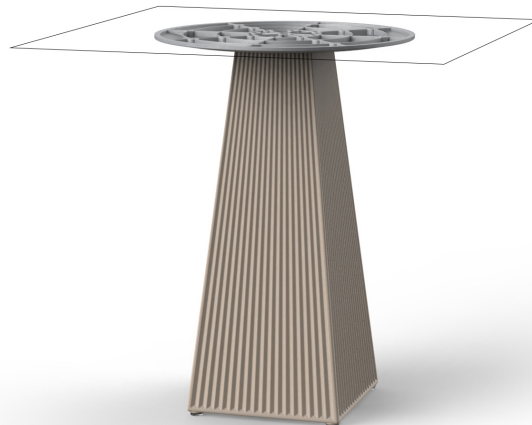

Gatsby base 30x30x73cm s50

by Ramón Esteve

The Gatsby collection, designed by Ramón Esteve for Vondom, recalls the Art Déco lighting. Those crazy twenties. “Something new, extraordinary, beautiful, simple but sophisticatedly designed” said Francis Scott Fitzgerald about his aims for the novel he was about to write. The Great Gatsby was born in an age of prosperity, parties and excess. They called it “the American Dream”.

Info

Description

Weight: 6 Kg

GATSBY Mesa Base Cuadrada 30x30x73.5cm S50
GATSBY Square Base Table 30x30x73.5cm S50
ref. 54457

TABLE TOP - SOBRE

- 69 x 69 cm
27 1/4" x 27 1/4"
- 79 x 79 cm
31" x 31"
- 89 x 89 cm
35" x 35"

taupe

ecru

beige

Matt Polyethylene