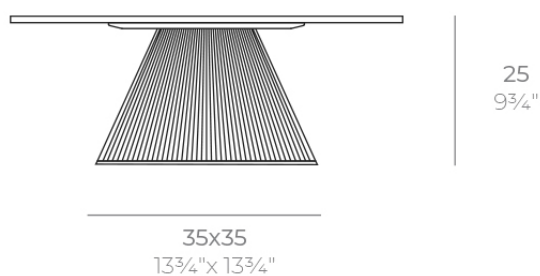

Gatsby base 35x35x25 s30

by Ramón Esteve

The Gatsby collection, designed by Ramón Esteve for Vondom, recalls the Art Déco lighting. Those crazy twenties. “Something new, extraordinary, beautiful, simple but sophisticatedly designed” said Francis Scott Fitzgerald about his aims for the novel he was about to write. The Great Gatsby was born in an age of prosperity, parties and excess. They called it “the American Dream”.

Info

Description

Weight: 3.15 Kg

GATSBY Mesa Base Cuadrada 35x35x25cm S30
GATSBY Square Base Table 35x35x25cm S30
ref. 54442

TABLE TOP - SOBRE

- 50 x 50 cm
19 1/4" x 19 1/4"
- 59 x 59 cm
23 1/4" x 23 1/4"

Finishes