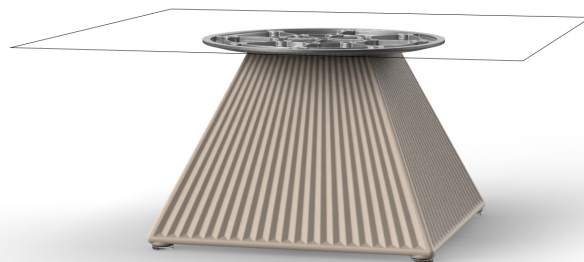

Gatsby base 35x35x25 s30

by Ramón Esteve

The Gatsby collection, designed by Ramón Esteve for Vondom, recalls the Art Déco lighting. Those crazy twenties. “Something new, extraordinary, beautiful, simple but sophisticatedly designed” said Francis Scott Fitzgerald about his aims for the novel he was about to write. The Great Gatsby was born in an age of prosperity, parties and excess. They called it “the American Dream”.

Info

Description

Weight: 3.15 Kg

GATSBY Mesa Base Cuadrada 35x35x25cm S30
GATSBY Square Base Table 35x35x25cm S30
ref. 54442

TABLE TOP - SOBRE

- 50 x 50 cm
19 1/4" x 19 1/4"
- 59 x 59 cm
23 1/4" x 23 1/4"

Finishes