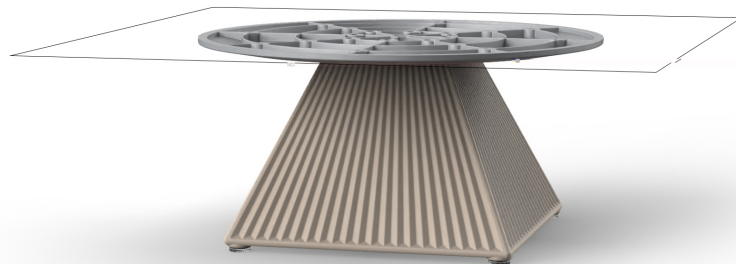

## Gatsby base 35x35x25 s50

by Ramón Esteve

The Gatsby collection, designed by Ramón Esteve for Vondom, recalls the Art Déco lighting. Those crazy twenties. “Something new, extraordinary, beautiful, simple but sophisticatedly designed” said Francis Scott Fitzgerald about his aims for the novel he was about to write. The Great Gatsby was born in an age of prosperity, parties and excess. They called it “the American Dream”.

### Description

Weight: 3.21 Kg

GATSBY Mesa Base Cuadrada 35x35x25cm S50  
GATSBY Square Base Table 35x35x25cm S50  
ref. 54443