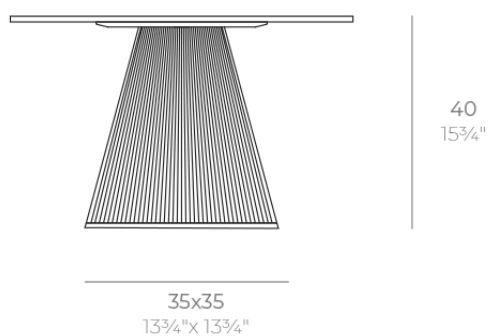

Gatsby base 35x35x40cm s30

by Ramón Esteve

The Gatsby collection, designed by Ramón Esteve for Vondom, recalls the Art Déco lighting. Those crazy twenties. “Something new, extraordinary, beautiful, simple but sophisticatedly designed” said Francis Scott Fitzgerald about his aims for the novel he was about to write. The Great Gatsby was born in an age of prosperity, parties and excess. They called it “the American Dream”.

Info

Description

Weight: 4.3 Kg

GATSBY Mesa Base Cuadrada 35x35x40cm S30
GATSBY Square Base Table 35x35x40cm S30
ref. 54446

TABLE TOP - SOBRE

- 50 x 50 cm
19¹/₄" x 19¹/₄"
- 59 x 59 cm
23¹/₄" x 23¹/₄"

Finishes