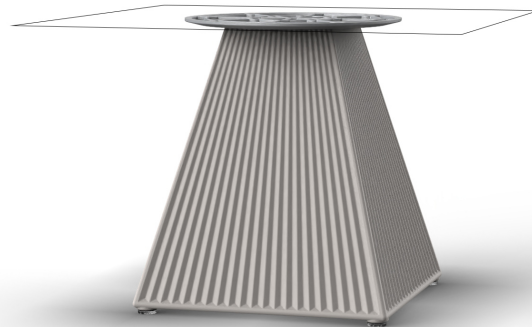

Gatsby base 35x35x40cm s30

by Ramón Esteve

The Gatsby collection, designed by Ramón Esteve for Vondom, recalls the Art Déco lighting. Those crazy twenties. “Something new, extraordinary, beautiful, simple but sophisticatedly designed” said Francis Scott Fitzgerald about his aims for the novel he was about to write. The Great Gatsby was born in an age of prosperity, parties and excess. They called it “the American Dream”.

Info

Description

Weight: 4.3 Kg

GATSBY Mesa Base Cuadrada 35x35x40cm S30
GATSBY Square Base Table 35x35x40cm S30
ref. 54446

TABLE TOP - SOBRE

- 50 x 50 cm
19¹/₄" x 19¹/₄"
- 59 x 59 cm
23¹/₄" x 23¹/₄"

Finishes