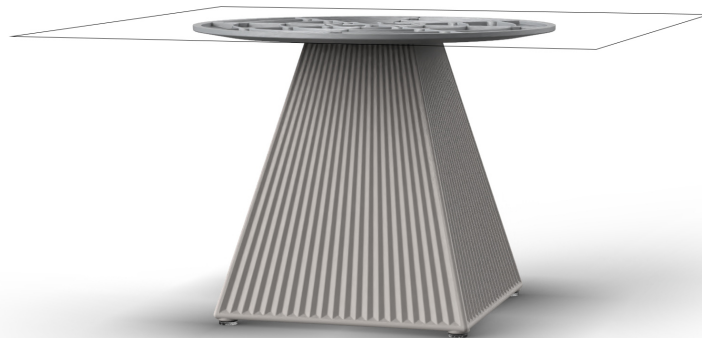

Gatsby base 35x35x40cm s50

by Ramón Esteve

The Gatsby collection, designed by Ramón Esteve for Vondom, recalls the Art Déco lighting. Those crazy twenties. “Something new, extraordinary, beautiful, simple but sophisticatedly designed” said Francis Scott Fitzgerald about his aims for the novel he was about to write. The Great Gatsby was born in an age of prosperity, parties and excess. They called it “the American Dream”.

Info

Description

Weight: 4.3 Kg

GATSBY Mesa Base Cuadrada 35x35x40.5cm S50
GATSBY Square Base Table 35x35x40.5cm S50
ref. 54447

TABLE TOP - SOBRE

- 69 x 69 cm
27¼" x 27¼"
- 79 x 79 cm
31" x 31"
- 89 x 89 cm
35" x 35"
- 100 x 100 cm
39¼" x 39¼"