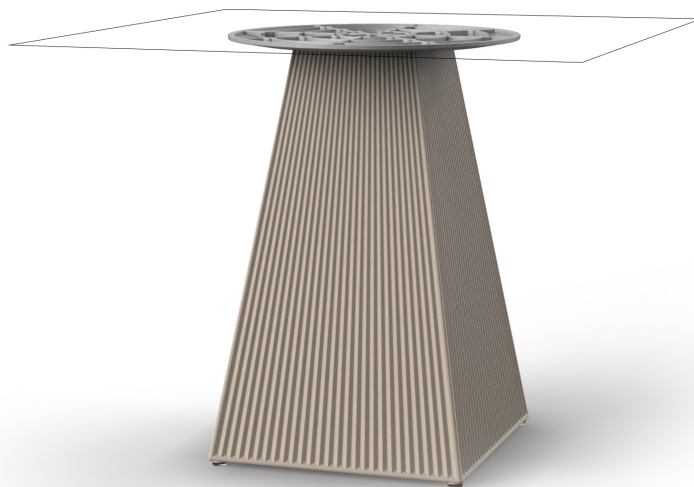

Gatsby base 45x45x73cm s50

by Ramón Esteve

The Gatsby collection, designed by Ramón Esteve for Vondom, recalls the Art Déco lighting. Those crazy twenties. “Something new, extraordinary, beautiful, simple but sophisticatedly designed” said Francis Scott Fitzgerald about his aims for the novel he was about to write. The Great Gatsby was born in an age of prosperity, parties and excess. They called it “the American Dream”.

Info

Description

Weight: 9.5 Kg

GATSBY Mesa Base Cuadrada 45x45x73cm S50
GATSBY Square Base Table 45x45x73cm S50
ref. 54458

TABLE TOP - SOBRE

- 100 x 100 cm
34¹/₄" x 34¹/₄"
- 109 x 109 cm
43" x 43"
- 119 x 119 cm
46³/₄" x 46³/₄"

taupe

ecru

beige

Matt Polyethylene