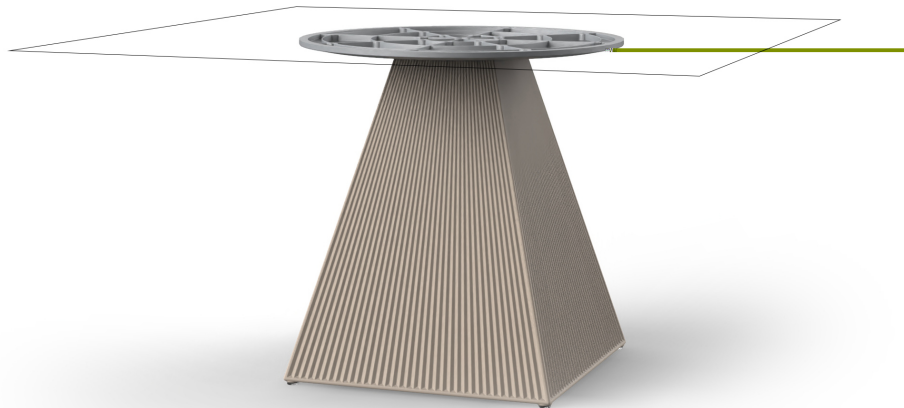

Gatsby base 60x60x73cm s70

by Ramón Esteve

The Gatsby collection, designed by Ramón Esteve for Vondom, recalls the Art Déco lighting. Those crazy twenties. “Something new, extraordinary, beautiful, simple but sophisticatedly designed” said Francis Scott Fitzgerald about his aims for the novel he was about to write. The Great Gatsby was born in an age of prosperity, parties and excess. They called it “the American Dream”.

Info

Description

Weight: 12.4 Kg

GATSBY Mesa Base Cuadrada 60x60x73cm S70
GATSBY Square Base Table 60x60x73cm S70
ref. 54459

TABLE TOP - SOBRE

- 139 x 139 cm
54¾" x 54¾"
- 159 x 159 cm
62½" x 62½"
- 179 x 179 cm
70½" x 70½"