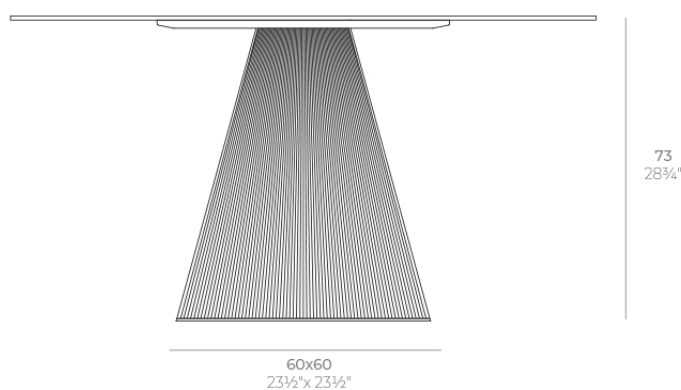

Gatsby base 60x60x73cm s70

by Ramón Esteve

The Gatsby collection, designed by Ramón Esteve for Vondom, recalls the Art Déco lighting. Those crazy twenties. “Something new, extraordinary, beautiful, simple but sophisticatedly designed” said Francis Scott Fitzgerald about his aims for the novel he was about to write. The Great Gatsby was born in an age of prosperity, parties and excess. They called it “the American Dream”.

Info

Description

Weight: 12.4 Kg

GATSBY Mesa Base Cuadrada 60x60x73cm S70
GATSBY Square Base Table 60x60x73cm S70
ref. 54459

TABLE TOP - SOBRE

- 139 x 139 cm
54¾" x 54¾"
- 159 x 159 cm
62½" x 62½"
- 179 x 179 cm
70½" x 70½"