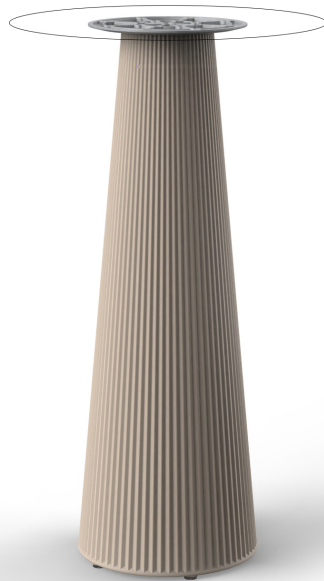

## Gatsby base ø35x105cm s30

by Ramón Esteve

The Gatsby collection, designed by Ramón Esteve for Vondom, recalls the Art Déco lighting. Those crazy twenties. “Something new, extraordinary, beautiful, simple but sophisticatedly designed” said Francis Scott Fitzgerald about his aims for the novel he was about to write. The Great Gatsby was born in an age of prosperity, parties and excess. They called it “the American Dream”.

### Description

Weight: 6 Kg

GATSBY Mesa Base Redonda Ø35x105cm S30  
GATSBY Round Base Table Ø35x105cm S30  
ref.54460

#### TABLE TOP - SOBRE

- Ø50 cm  
Ø19 3/4"
- Ø59 cm  
Ø23 1/4"
- Ø69 cm  
Ø27 1/4"