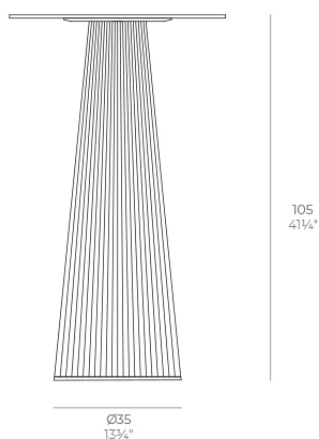

## Gatsby base ø35x105cm s30

by Ramón Esteve

The Gatsby collection, designed by Ramón Esteve for Vondom, recalls the Art Déco lighting. Those crazy twenties. “Something new, extraordinary, beautiful, simple but sophisticatedly designed” said Francis Scott Fitzgerald about his aims for the novel he was about to write. The Great Gatsby was born in an age of prosperity, parties and excess. They called it “the American Dream”.

### Description

Weight: 6 Kg

GATSBY Mesa Base Redonda Ø35x105cm S30  
GATSBY Round Base Table Ø35x105cm S30  
ref.54460

#### TABLE TOP - SOBRE

- Ø50 cm  
Ø19 3/4"
- Ø59 cm  
Ø23 1/4"
- Ø69 cm  
Ø27 1/4"