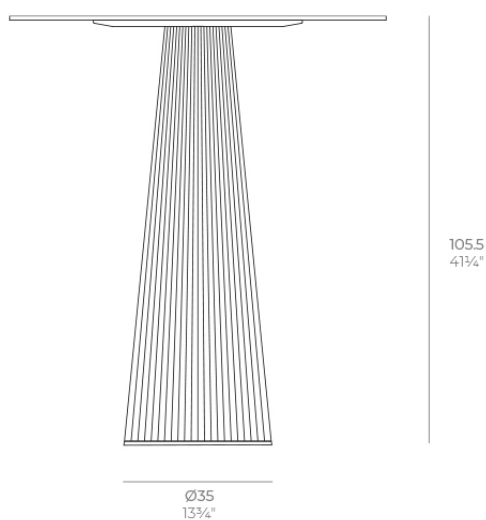

## Gatsby base ø35x105cm s50

by Ramón Esteve

The Gatsby collection, designed by Ramón Esteve for Vondom, recalls the Art Déco lighting. Those crazy twenties. “Something new, extraordinary, beautiful, simple but sophisticatedly designed” said Francis Scott Fitzgerald about his aims for the novel he was about to write. The Great Gatsby was born in an age of prosperity, parties and excess. They called it “the American Dream”.

### Description

Weight: 9.1 Kg

GATSBY Mesa Base Redonda Ø35x105.5cm S50  
GATSBY Round Base Table Ø35x105.5cm S50  
ref. 54461

TABLE TOP - SOBRE