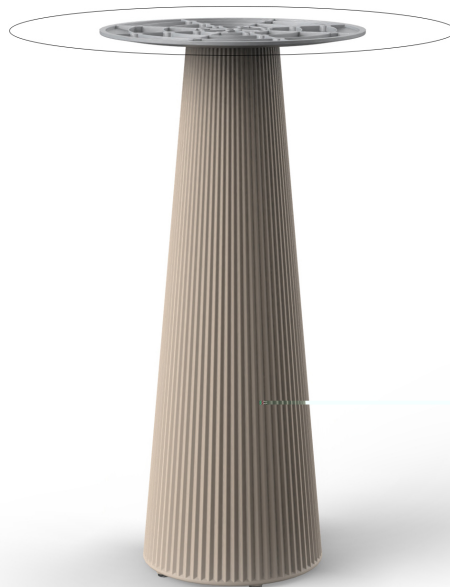

## Gatsby base ø35x105cm s50

by Ramón Esteve

The Gatsby collection, designed by Ramón Esteve for Vondom, recalls the Art Déco lighting. Those crazy twenties. “Something new, extraordinary, beautiful, simple but sophisticatedly designed” said Francis Scott Fitzgerald about his aims for the novel he was about to write. The Great Gatsby was born in an age of prosperity, parties and excess. They called it “the American Dream”.

### Description

Weight: 9.1 Kg

GATSBY Mesa Base Redonda Ø35x105.5cm S50  
GATSBY Round Base Table Ø35x105.5cm S50  
ref. 54461

TABLE TOP - SOBRE