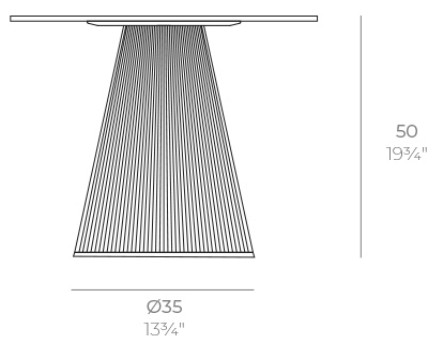

Gatsby base ø35x50cm s30

by Ramón Esteve

The Gatsby collection, designed by Ramón Esteve for Vondom, recalls the Art Déco lighting. Those crazy twenties. “Something new, extraordinary, beautiful, simple but sophisticatedly designed” said Francis Scott Fitzgerald about his aims for the novel he was about to write. The Great Gatsby was born in an age of prosperity, parties and excess. They called it “the American Dream”.

Info

Description

Weight: 3.2 Kg

GATSBY Mesa Base Redonda Ø35x50cm S30
GATSBY Round Base Table Ø35x50cm S30
ref. 54448

TABLE TOP - SOBRE

- Ø50 cm
Ø19 1/4"
- Ø59 cm
Ø23 1/4"
- Ø69 cm
Ø27 1/4"

Finishes

finishes