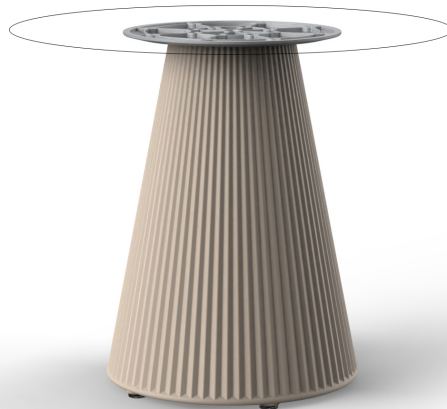

Gatsby base ø35x50cm s30

by Ramón Esteve

The Gatsby collection, designed by Ramón Esteve for Vondom, recalls the Art Déco lighting. Those crazy twenties. “Something new, extraordinary, beautiful, simple but sophisticatedly designed” said Francis Scott Fitzgerald about his aims for the novel he was about to write. The Great Gatsby was born in an age of prosperity, parties and excess. They called it “the American Dream”.

Info

Description

Weight: 3.2 Kg

GATSBY Mesa Base Redonda Ø35x50cm S30
GATSBY Round Base Table Ø35x50cm S30
ref. 54448

TABLE TOP - SOBRE

- Ø50 cm
Ø19 1/4"
- Ø59 cm
Ø23 1/4"
- Ø69 cm
Ø27 1/4"

Finishes

finishes

beige

Matt Polyethylene