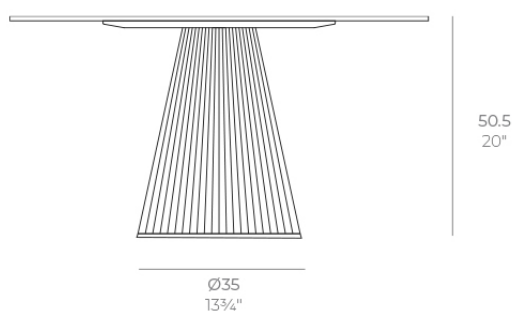

### Description

Weight: 3.2 Kg

GATSBY Mesa Base Redonda Ø35x50.5cm S50  
GATSBY Round Base Table Ø35x50.5cm S50  
ref. 54449

#### TABLE TOP - SOBRE

- Ø79 cm  
Ø31"
- Ø89 cm  
Ø35"
- Ø100 cm  
Ø39 1/4"