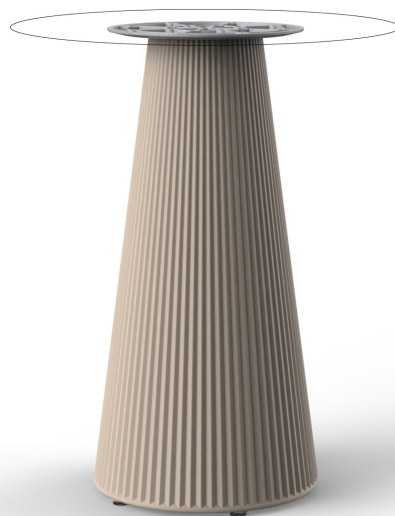

## Gatsby base ø35x73cm s30

by Ramón Esteve

The Gatsby collection, designed by Ramón Esteve for Vondom, recalls the Art Déco lighting. Those crazy twenties. “Something new, extraordinary, beautiful, simple but sophisticatedly designed” said Francis Scott Fitzgerald about his aims for the novel he was about to write. The Great Gatsby was born in an age of prosperity, parties and excess. They called it “the American Dream”.

### Description

Weight: 4.2 Kg

GATSBY Mesa Base Redonda Ø35x73cm S30  
GATSBY Round Base Table Ø35x73cm S30  
ref. 54452