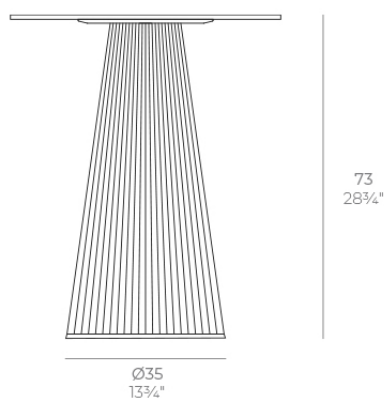

## Gatsby base ø35x73cm s30

by Ramón Esteve

The Gatsby collection, designed by Ramón Esteve for Vondom, recalls the Art Déco lighting. Those crazy twenties. “Something new, extraordinary, beautiful, simple but sophisticatedly designed” said Francis Scott Fitzgerald about his aims for the novel he was about to write. The Great Gatsby was born in an age of prosperity, parties and excess. They called it “the American Dream”.

### Description

Weight: 4.2 Kg

GATSBY Mesa Base Redonda Ø35x73cm S30  
GATSBY Round Base Table Ø35x73cm S30  
ref. 54452

#### TABLE TOP - SOBRE

- Ø50 cm  
Ø19 1/4"
- Ø59 cm  
Ø23 1/4"
- Ø69 cm  
Ø27 1/4"