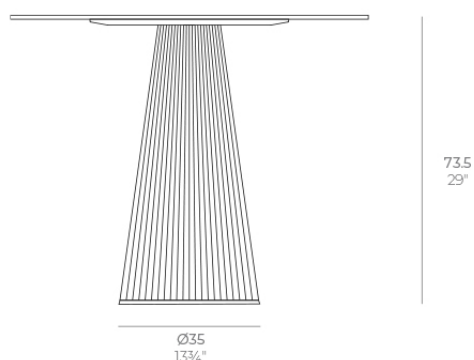

Gatsby base ø35x73cm s50

by Ramón Esteve

The Gatsby collection, designed by Ramón Esteve for Vondom, recalls the Art Déco lighting. Those crazy twenties. “Something new, extraordinary, beautiful, simple but sophisticatedly designed” said Francis Scott Fitzgerald about his aims for the novel he was about to write. The Great Gatsby was born in an age of prosperity, parties and excess. They called it “the American Dream”.

Info

Description

Weight: 6.75 Kg

CATSBY Mesa Base Redonda Ø35x73.5cm S50
CATSBY Round Base Table Ø35x73.5cm S50
ref. 54453

TABLE TOP - SOBRE

- Ø79 cm
Ø31"
- Ø89 cm
Ø35"
- Ø100 cm
Ø39 1/4"

Finishes

finishes