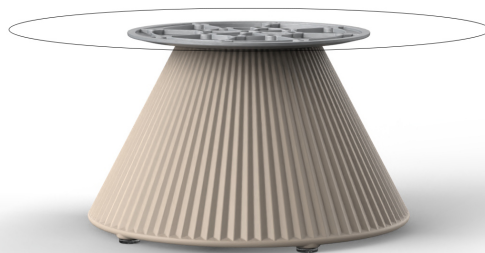

## Gatsby base ø40x25 s30

by Ramón Esteve

The Gatsby collection, designed by Ramón Esteve for Vondom, recalls the Art Déco lighting. Those crazy twenties. “Something new, extraordinary, beautiful, simple but sophisticatedly designed” said Francis Scott Fitzgerald about his aims for the novel he was about to write. The Great Gatsby was born in an age of prosperity, parties and excess. They called it “the American Dream”.

### Description

Weight: 2.38 Kg

GATSBY Mesa Base Redonda Ø40x25cm S30  
GATSBY Round Base Table Ø40x25cm S30  
ref. 54440

#### TABLE TOP - SOBRE

- Ø50 cm  
Ø19<sup>1</sup>/<sub>4</sub>"
- Ø59 cm  
Ø23<sup>1</sup>/<sub>4</sub>"
- Ø69 cm  
Ø27<sup>1</sup>/<sub>4</sub>"