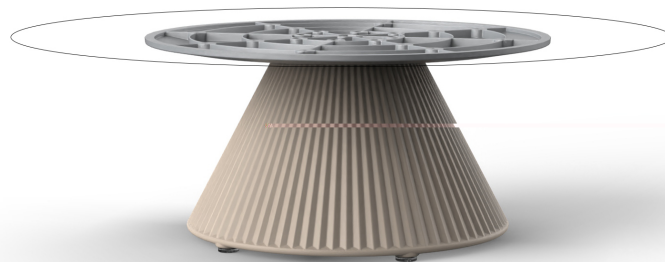

Gatsby base ø40x25 s50

by Ramón Esteve

The Gatsby collection, designed by Ramón Esteve for Vondom, recalls the Art Déco lighting. Those crazy twenties. “Something new, extraordinary, beautiful, simple but sophisticatedly designed” said Francis Scott Fitzgerald about his aims for the novel he was about to write. The Great Gatsby was born in an age of prosperity, parties and excess. They called it “the American Dream”.

Info

Description

Weight: 2.44 Kg

GATSBY Mesa Base Redonda Ø40x25.5cm S50
GATSBY Round Base Table Ø40x25.5cm S50
ref. 54441

TABLE TOP - SOBRE

- Ø79 cm
Ø31"
- Ø89 cm
Ø35"
- Ø100 cm
Ø39 1/4"

Finishes

finishes