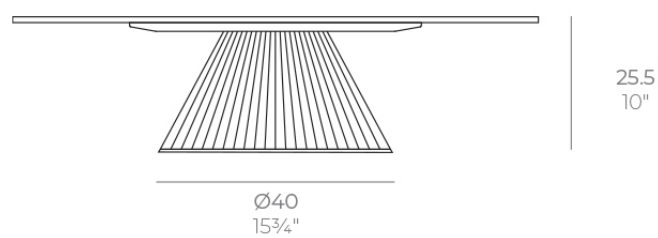

Gatsby base ø40x25 s50

by Ramón Esteve

The Gatsby collection, designed by Ramón Esteve for Vondom, recalls the Art Déco lighting. Those crazy twenties. “Something new, extraordinary, beautiful, simple but sophisticatedly designed” said Francis Scott Fitzgerald about his aims for the novel he was about to write. The Great Gatsby was born in an age of prosperity, parties and excess. They called it “the American Dream”.

Info

Description

Weight: 2.44 Kg

GATSBY Mesa Base Redonda Ø40x25.5cm S50
GATSBY Round Base Table Ø40x25.5cm S50
ref. 54441

TABLE TOP - SOBRE

- Ø79 cm
Ø31"
- Ø89 cm
Ø35"
- Ø100 cm
Ø39 1/4"

Finishes

finishes