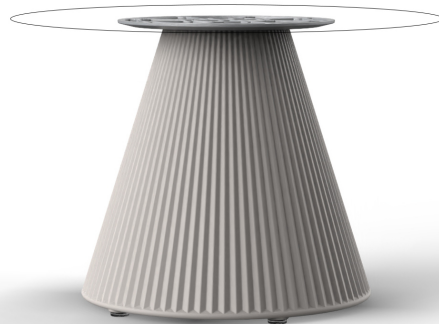

Gatsby base ø40x40cm s30

by Ramón Esteve

The Gatsby collection, designed by Ramón Esteve for Vondom, recalls the Art Déco lighting. Those crazy twenties. “Something new, extraordinary, beautiful, simple but sophisticatedly designed” said Francis Scott Fitzgerald about his aims for the novel he was about to write. The Great Gatsby was born in an age of prosperity, parties and excess. They called it “the American Dream”.

Info

Description

Weight: 3 Kg

GATSBY Mesa Base Redonda Ø40x40cm S30
GATSBY Round Base Table Ø40x40cm S30
ref. 54444

TABLE TOP - SOBRE

- Ø50 cm
Ø19 1/4"
- Ø59 cm
Ø23 1/4"
- Ø69 cm
Ø27 1/4"

Finishes

finishes

beige

Matt Polyethylene