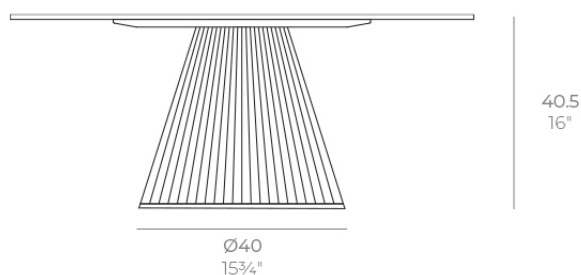

Info

Description

Weight: 3.24 Kg

GATSBY Mesa Base Redonda Ø40x40.5cm S50
GATSBY Round Base Table Ø40x40.5cm S50
ref. 54445

TABLE TOP - SOBRE

- Ø79 cm
Ø31"
- Ø89 cm
Ø35"
- Ø100 cm
Ø39¼"

Finishes

finishes