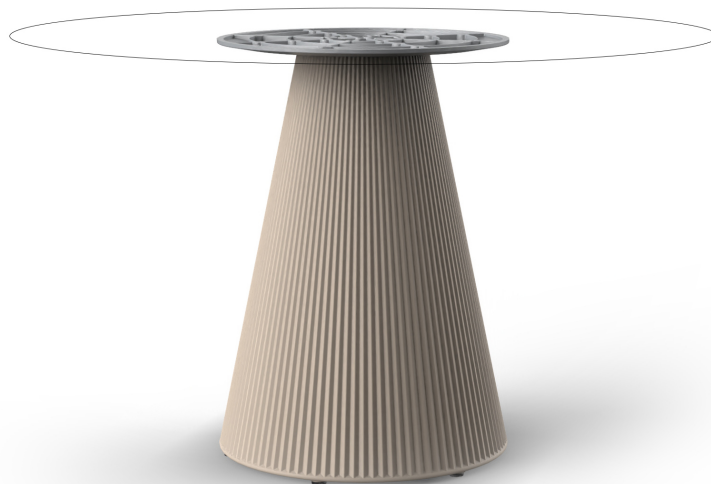

Gatsby base ø50x73cm s50

by Ramón Esteve

The Gatsby collection, designed by Ramón Esteve for Vondom, recalls the Art Déco lighting. Those crazy twenties. “Something new, extraordinary, beautiful, simple but sophisticatedly designed” said Francis Scott Fitzgerald about his aims for the novel he was about to write. The Great Gatsby was born in an age of prosperity, parties and excess. They called it “the American Dream”.

Info

Description

Weight: 6.3 Kg

GATSBY Mesa Base Redonda Ø50x73cm S50
GATSBY Round Base Table Ø50x73cm S50
ref. 54454

TABLE TOP - SOBRE

- Ø119 cm
Ø46 3/4"
- Ø139 cm
Ø54 1/4"
- Ø149 cm
Ø58 3/4"

Finishes

finishes

beige

Matt Polyethylene