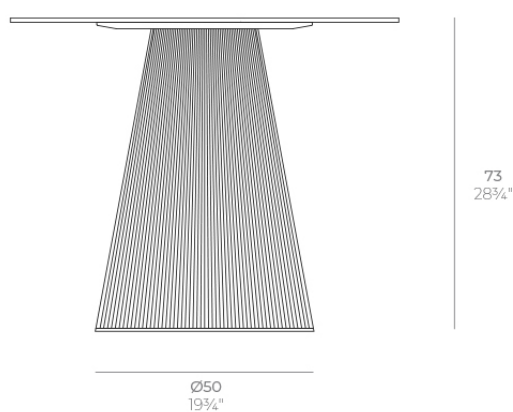

Gatsby base ø50x73cm s50

by Ramón Esteve

The Gatsby collection, designed by Ramón Esteve for Vondom, recalls the Art Déco lighting. Those crazy twenties. “Something new, extraordinary, beautiful, simple but sophisticatedly designed” said Francis Scott Fitzgerald about his aims for the novel he was about to write. The Great Gatsby was born in an age of prosperity, parties and excess. They called it “the American Dream”.

Info

Description

Weight: 6.3 Kg

GATSBY Mesa Base Redonda Ø50x73cm S50
GATSBY Round Base Table Ø50x73cm S50
ref. 54454

TABLE TOP - SOBRE

- Ø119 cm
Ø46 3/4"
- Ø139 cm
Ø54 1/4"
- Ø149 cm
Ø58 3/4"

Finishes

finishes