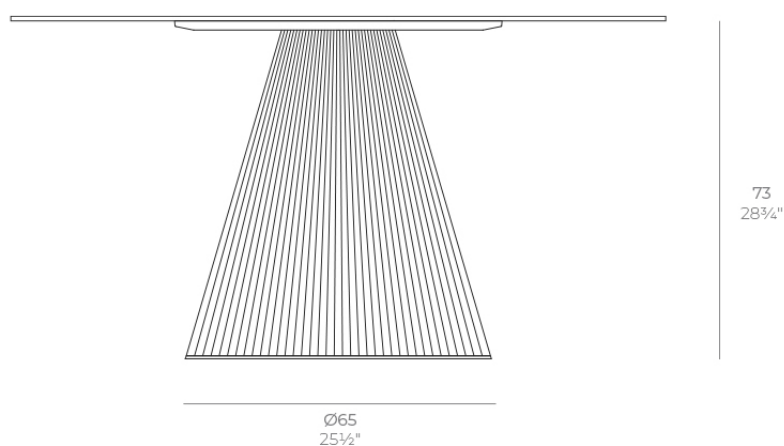

Gatsby base ø65x73cm s70

by Ramón Esteve

The Gatsby collection, designed by Ramón Esteve for Vondom, recalls the Art Déco lighting. Those crazy twenties. “Something new, extraordinary, beautiful, simple but sophisticatedly designed” said Francis Scott Fitzgerald about his aims for the novel he was about to write. The Great Gatsby was born in an age of prosperity, parties and excess. They called it “the American Dream”.

Info

Description

Weight: 8 Kg

GATSBY Mesa Base Redonda Ø65x73cm S70
GATSBY Round Base Table Ø65x73cm S70
ref. 54455

TABLE TOP - SOBRE

- Ø159 cm
Ø62½"
- Ø179 cm
Ø70½"

Finishes

finishes