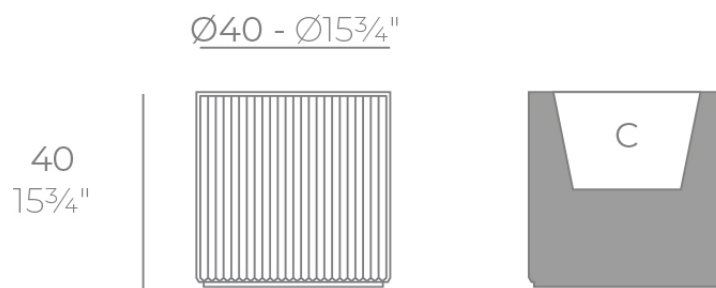

### Description

Weight: 4 Kg

GATSBY Cilindro  
GATSBY Cylindre  
ref. 54421  
C= 32x32x23 12½"x12½"x9"  
17 L  
4½Gal