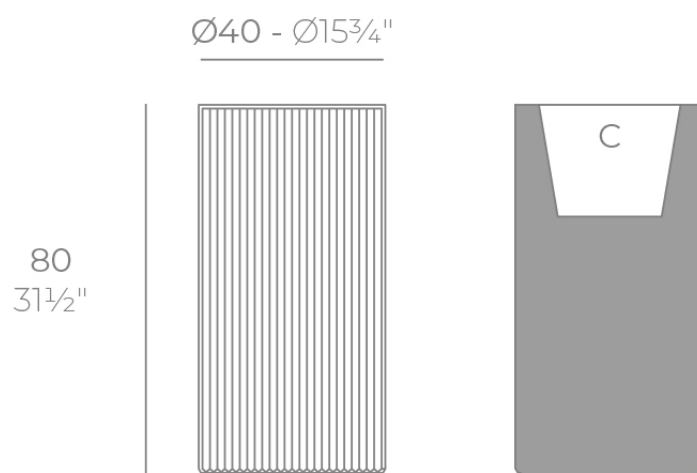

### Description

Weight: 7 Kg

GATSBY Cilindro Alto  
GATSBY Hight Cylindre  
ref. 54422  
C= 32x32x28 12½"x12½"x11"  
20 L  
5½Gal