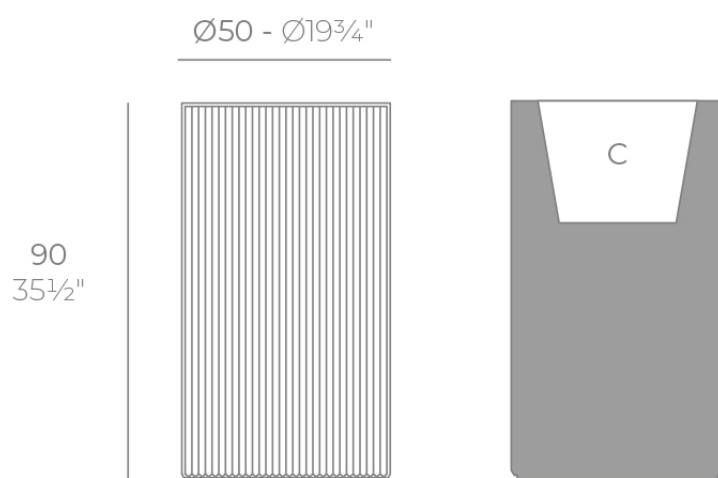

Gatsby cylinder planter ø50x90

by Ramón Esteve

The Gatsby collection, designed by Ramón Esteve for Vondom, recalls the Art Déco lighting. Those crazy twenties. “Something new, extraordinary, beautiful, simple but sophisticatedly designed” said Francis Scott Fitzgerald about his aims for the novel he was about to write. The Great Gatsby was born in an age of prosperity, parties and excess. They called it “the American Dream”.

Info

Description

Weight: 10 Kg

GATSBY Cilindro Alto
GATSBY Hight Cylindre
ref. 54424
C= 41X41X32 16½"x16½"x12½"
32 L
8½Gal

Finishes

finishes

BASIC

Ref. 54424A