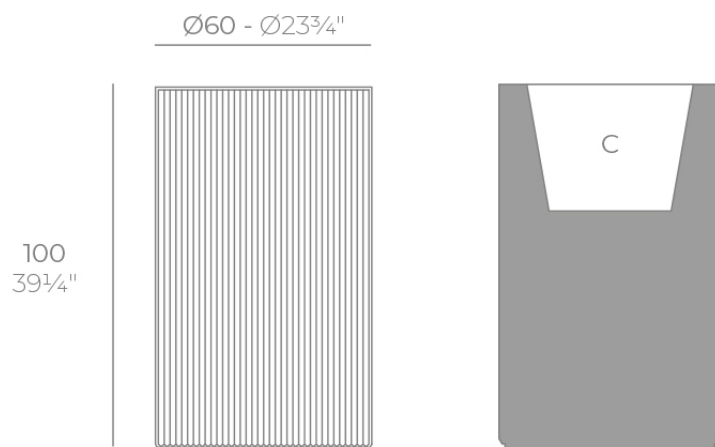

## Gatsby cylinder planter ø60x100

by Ramón Esteve

The Gatsby collection, designed by Ramón Esteve for Vondom, recalls the Art Déco lighting. Those crazy twenties. “Something new, extraordinary, beautiful, simple but sophisticatedly designed” said Francis Scott Fitzgerald about his aims for the novel he was about to write. The Great Gatsby was born in an age of prosperity, parties and excess. They called it “the American Dream”.

### Description

Weight: 13 Kg

GATSBY Cilindro Alto  
GATSBY Hight Cylindre  
ref. 54426  
C= 49x49x45 19½"x19½"x17¾"  
65 L  
17½Gal

ID

es

—

S

—