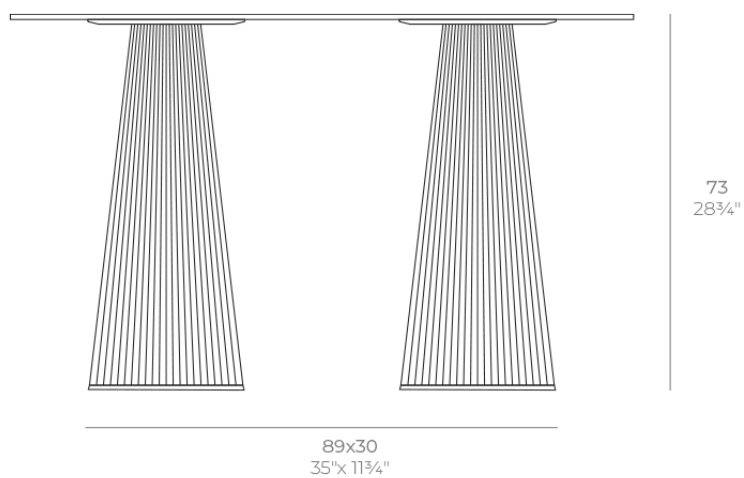

## Gatsby doble bas 30x30x73cms30

by Ramón Esteve

The Gatsby collection, designed by Ramón Esteve for Vondom, recalls the Art Déco lighting. Those crazy twenties. “Something new, extraordinary, beautiful, simple but sophisticatedly designed” said Francis Scott Fitzgerald about his aims for the novel he was about to write. The Great Gatsby was born in an age of prosperity, parties and excess. They called it “the American Dream”.

### Description

Weight: 12 Kg

GATSBY Mesa Doble Base Cuadrada 89x30cm S30  
GATSBY Square Double Base Table 89x30cm S30  
ref. 54468

TABLE TOP - SOBRE

 119X69 cm  
46<sup>3</sup>/<sub>4</sub>"x 27<sup>1</sup>/<sub>4</sub>"