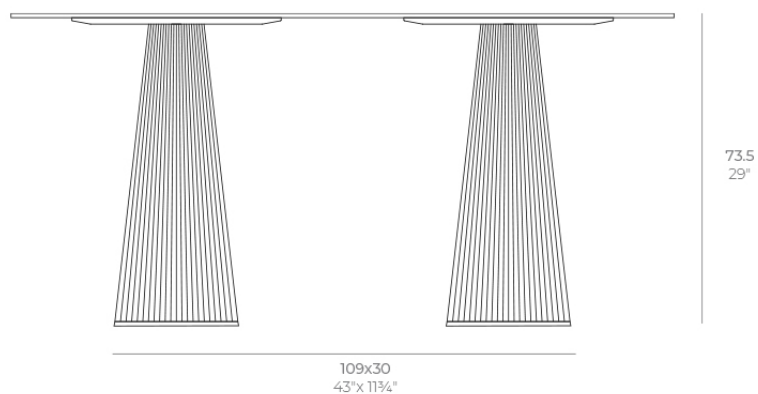

Gatsby doble bas 30x30x73cms50

by Ramón Esteve

The Gatsby collection, designed by Ramón Esteve for Vondom, recalls the Art Déco lighting. Those crazy twenties. “Something new, extraordinary, beautiful, simple but sophisticatedly designed” said Francis Scott Fitzgerald about his aims for the novel he was about to write. The Great Gatsby was born in an age of prosperity, parties and excess. They called it “the American Dream”.

Info

Description

Weight: 12 Kg

GATSBY Mesa Doble Base Cuadrada 109x30cm S50
GATSBY Square Double Base Table 109x30cm S50
ref. 54469

TABLE TOP - SOBRE

158X79 cm
62 1/4"x 31"

Finishes

finishes