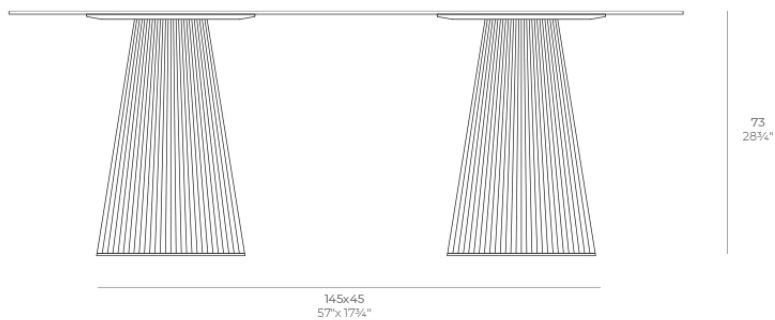

Gatsby doble_bas 45x45x73cms50

by Ramón Esteve

The Gatsby collection, designed by Ramón Esteve for Vondom, recalls the Art Déco lighting. Those crazy twenties. “Something new, extraordinary, beautiful, simple but sophisticatedly designed” said Francis Scott Fitzgerald about his aims for the novel he was about to write. The Great Gatsby was born in an age of prosperity, parties and excess. They called it “the American Dream”.

Info

Description

Weight: 19 Kg

GATSBY Mesa Doble Base Cuadrada 145x45cm S50
GATSBY Square Double Base Table 145x45cm S50
ref. 54470

TABLE TOP - SOBRE

200X100 cm
78 3/4 x 39 3/4"

Finishes

finishes