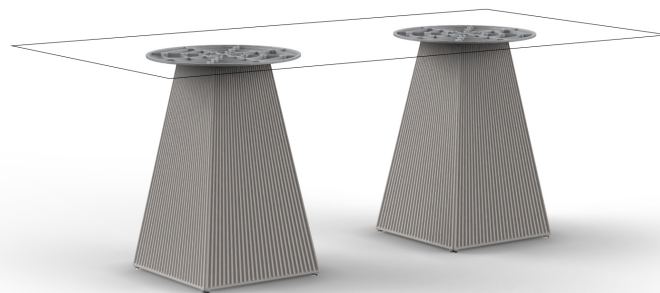

Gatsby doble_bas 45x45x73cms50

by Ramón Esteve

The Gatsby collection, designed by Ramón Esteve for Vondom, recalls the Art Déco lighting. Those crazy twenties. “Something new, extraordinary, beautiful, simple but sophisticatedly designed” said Francis Scott Fitzgerald about his aims for the novel he was about to write. The Great Gatsby was born in an age of prosperity, parties and excess. They called it “the American Dream”.

Info

Description

Weight: 19 Kg

GATSBY Mesa Doble Base Cuadrada 145x45cm S50
GATSBY Square Double Base Table 145x45cm S50
ref. 54470

TABLE TOP - SOBRE

200X100 cm
78 3/4 x 39 3/4"

Finishes

finishes

beige

Matt Polyethylene