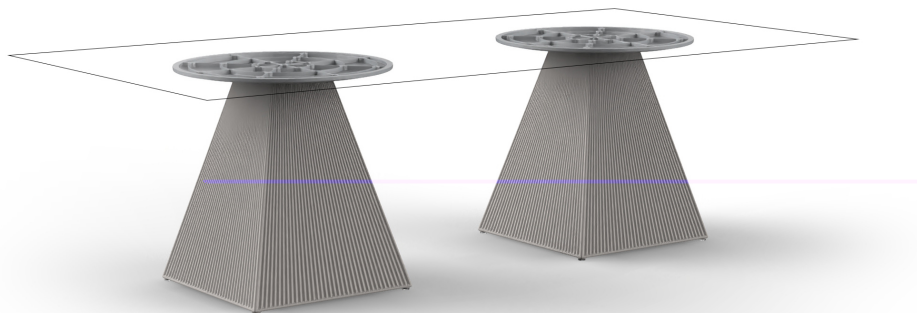

Gatsby doble bas 60x60x73cms70

by Ramón Esteve

The Gatsby collection, designed by Ramón Esteve for Vondom, recalls the Art Déco lighting. Those crazy twenties. “Something new, extraordinary, beautiful, simple but sophisticatedly designed” said Francis Scott Fitzgerald about his aims for the novel he was about to write. The Great Gatsby was born in an age of prosperity, parties and excess. They called it “the American Dream”.

Info

Description

Weight: 24.8 Kg

GATSEY Mesa Doble Base Cuadrada 188x60cm 570
GATSEY Square Double Base Table 188x60cm 570
ref. 54477

TABLE TOP - SOBRE

260X129 cm
102 3/4" x 50 3/4"

Finishes

finishes

beige

Matt Polyethylene