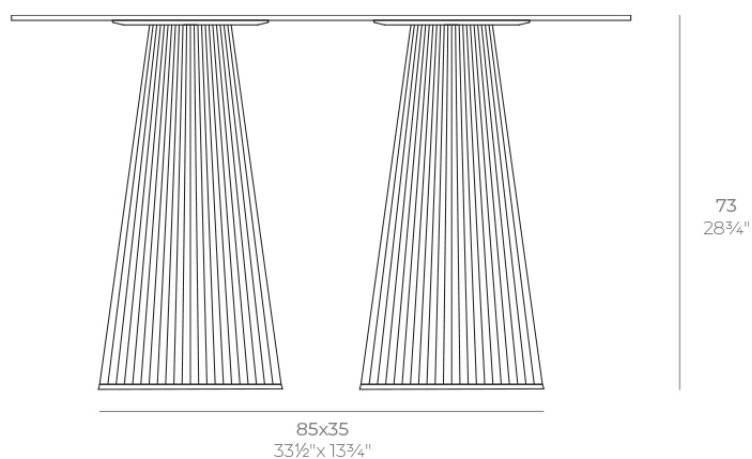

Gatsby doble_base ø35x73cm s30

by Ramón Esteve

The Gatsby collection, designed by Ramón Esteve for Vondom, recalls the Art Déco lighting. Those crazy twenties. “Something new, extraordinary, beautiful, simple but sophisticatedly designed” said Francis Scott Fitzgerald about his aims for the novel he was about to write. The Great Gatsby was born in an age of prosperity, parties and excess. They called it “the American Dream”.

Info

Description

Weight: 8.4 Kg

GATSBY Mesa Doble Base Redonda 85x35cm S30
GATSBY Round Double Base Table 85x35cm S30
ref. 54464

TABLE TOP - SOBRE

119X69 cm
46 3/4" x 27 1/4"

Finishes

finishes