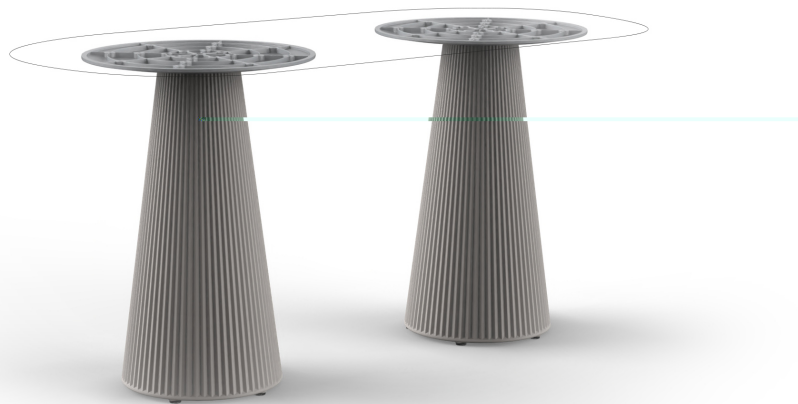

Gatsby doble_base ø35x73cm s50

by Ramón Esteve

The Gatsby collection, designed by Ramón Esteve for Vondom, recalls the Art Déco lighting. Those crazy twenties. “Something new, extraordinary, beautiful, simple but sophisticatedly designed” said Francis Scott Fitzgerald about his aims for the novel he was about to write. The Great Gatsby was born in an age of prosperity, parties and excess. They called it “the American Dream”.

Info

Description

Weight: 8.4 Kg

GATSBY Mesa Doble Base Redonda 114x35cm S50
GATSBY Round Double Base Table 114x35cm S50
ref. 54465

TABLE TOP - SOBRE

158X79 cm
62 1/4" x 31"

Finishes

finishes

beige

Matt Polyethylene