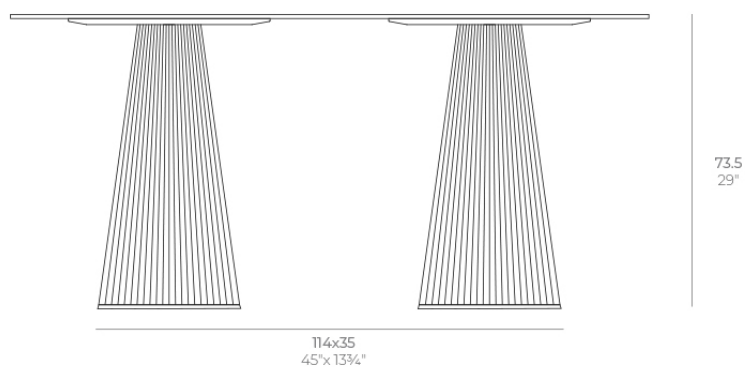

Gatsby doble_base ø35x73cm s50

by Ramón Esteve

The Gatsby collection, designed by Ramón Esteve for Vondom, recalls the Art Déco lighting. Those crazy twenties. “Something new, extraordinary, beautiful, simple but sophisticatedly designed” said Francis Scott Fitzgerald about his aims for the novel he was about to write. The Great Gatsby was born in an age of prosperity, parties and excess. They called it “the American Dream”.

Info

Description

Weight: 8.4 Kg

GATSBY Mesa Doble Base Redonda 114x35cm S50
GATSBY Round Double Base Table 114x35cm S50
ref. 54465

TABLE TOP - SOBRE

158X79 cm
62 1/4" x 31"

Finishes

finishes