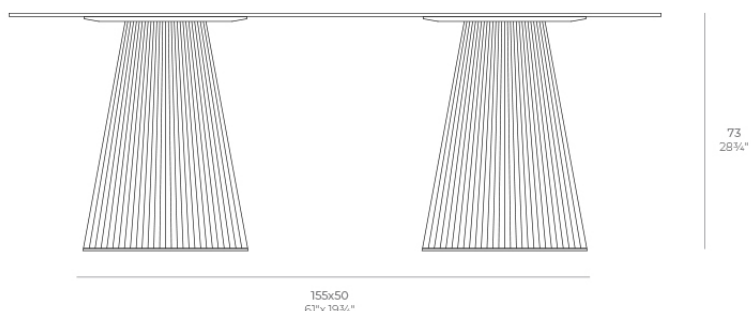

## Gatsby doble\_base ø50x73cm s50

by Ramón Esteve

The Gatsby collection, designed by Ramón Esteve for Vondom, recalls the Art Déco lighting. Those crazy twenties. “Something new, extraordinary, beautiful, simple but sophisticatedly designed” said Francis Scott Fitzgerald about his aims for the novel he was about to write. The Great Gatsby was born in an age of prosperity, parties and excess. They called it “the American Dream”.

### Description

Weight: 12.6 Kg

GATSBY Mesa Doble Base Redonda 155x50cm S50  
GATSBY Round Double Base Table 155x50cm S50  
ref. 54466

TABLE TOP - SOBRE

200X100 cm  
78 3/4"x 39 3/4"