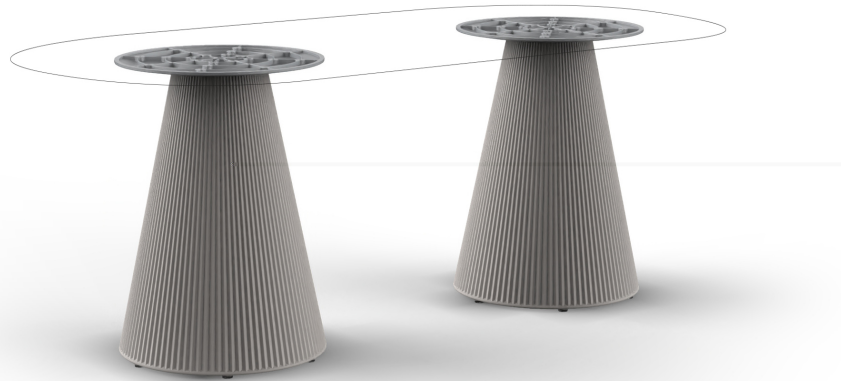

## Gatsby doble\_base ø50x73cm s50

by Ramón Esteve

The Gatsby collection, designed by Ramón Esteve for Vondom, recalls the Art Déco lighting. Those crazy twenties. “Something new, extraordinary, beautiful, simple but sophisticatedly designed” said Francis Scott Fitzgerald about his aims for the novel he was about to write. The Great Gatsby was born in an age of prosperity, parties and excess. They called it “the American Dream”.

### Description

Weight: 12.6 Kg

GATSBY Mesa Doble Base Redonda 155x50cm S50  
GATSBY Round Double Base Table 155x50cm S50  
ref. 54466

TABLE TOP - SOBRE

200X100 cm  
78 3/4"x 39 3/4"